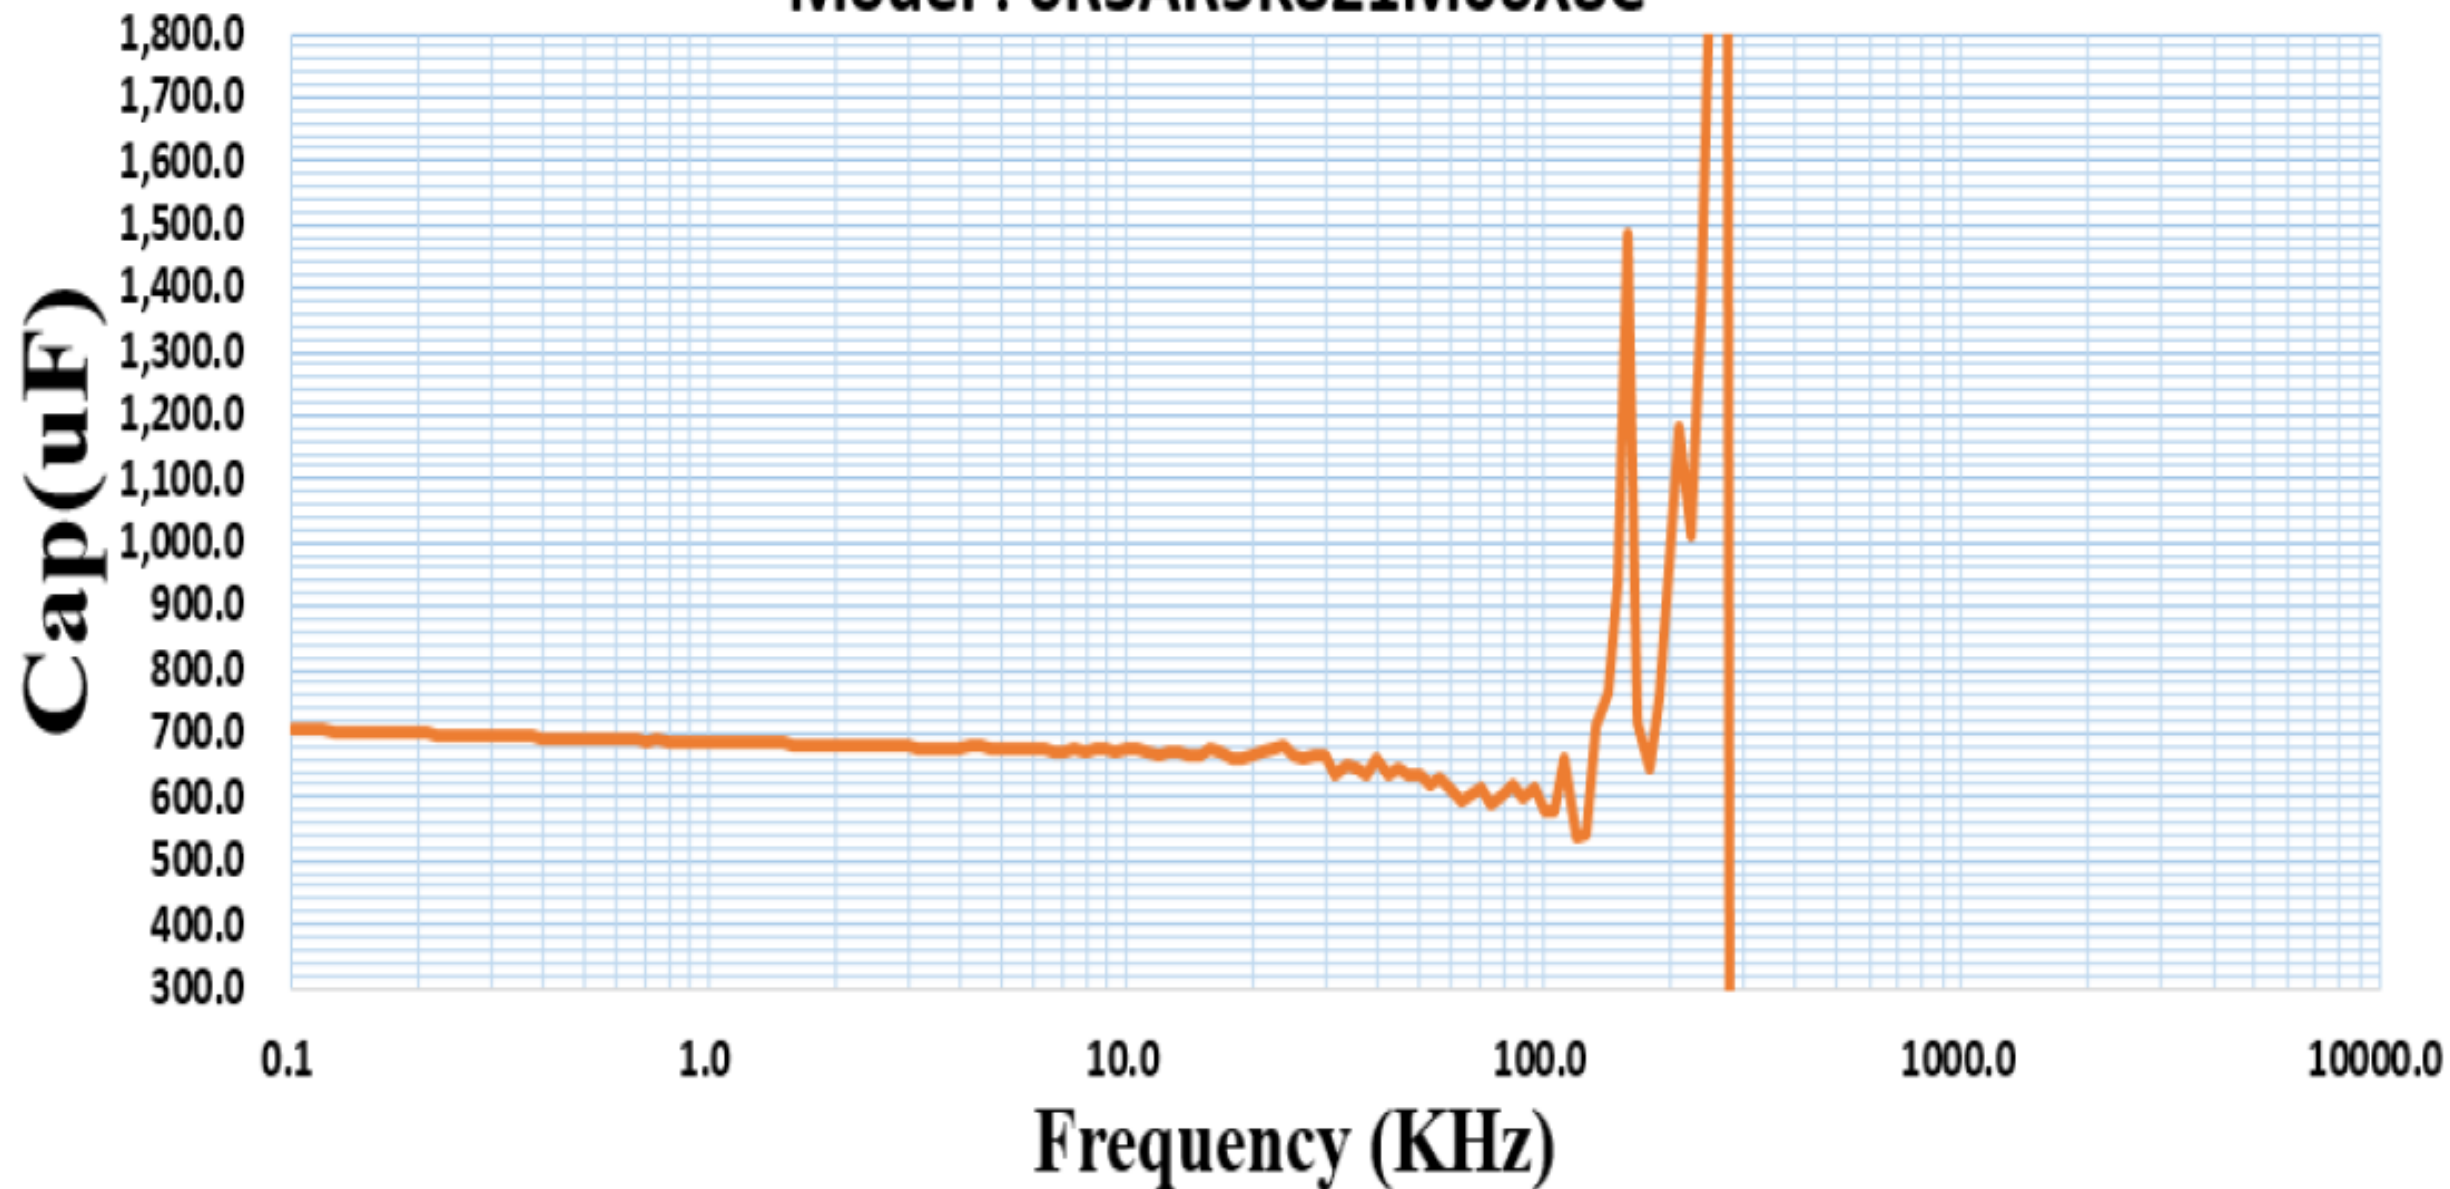

# Frequency Characteristics of ESR & |Z|

Model : 6R3AR5K821M06X8C

Frequency(kHz)	0.1	0.12	10	100	700	1,000	1,500	2,000	3,000	5,000	7,000	10,000
ESR	229.1	183.9	8.1	6.4	5.2	4.8	5.9	5.7	6.6	8.5	12.0	14.9
Z	11264.0	9274.8	62.5	8.3	7.7	10.0	16.2	21.0	32.0	56.2	82.4	118.4

# Frequency Characteristics of Cap(uF)

Model : 6R3AR5K821M06X8C

# Frequency Characteristics of ESL(nH)

Model : 6R3AR5K821M06X8C