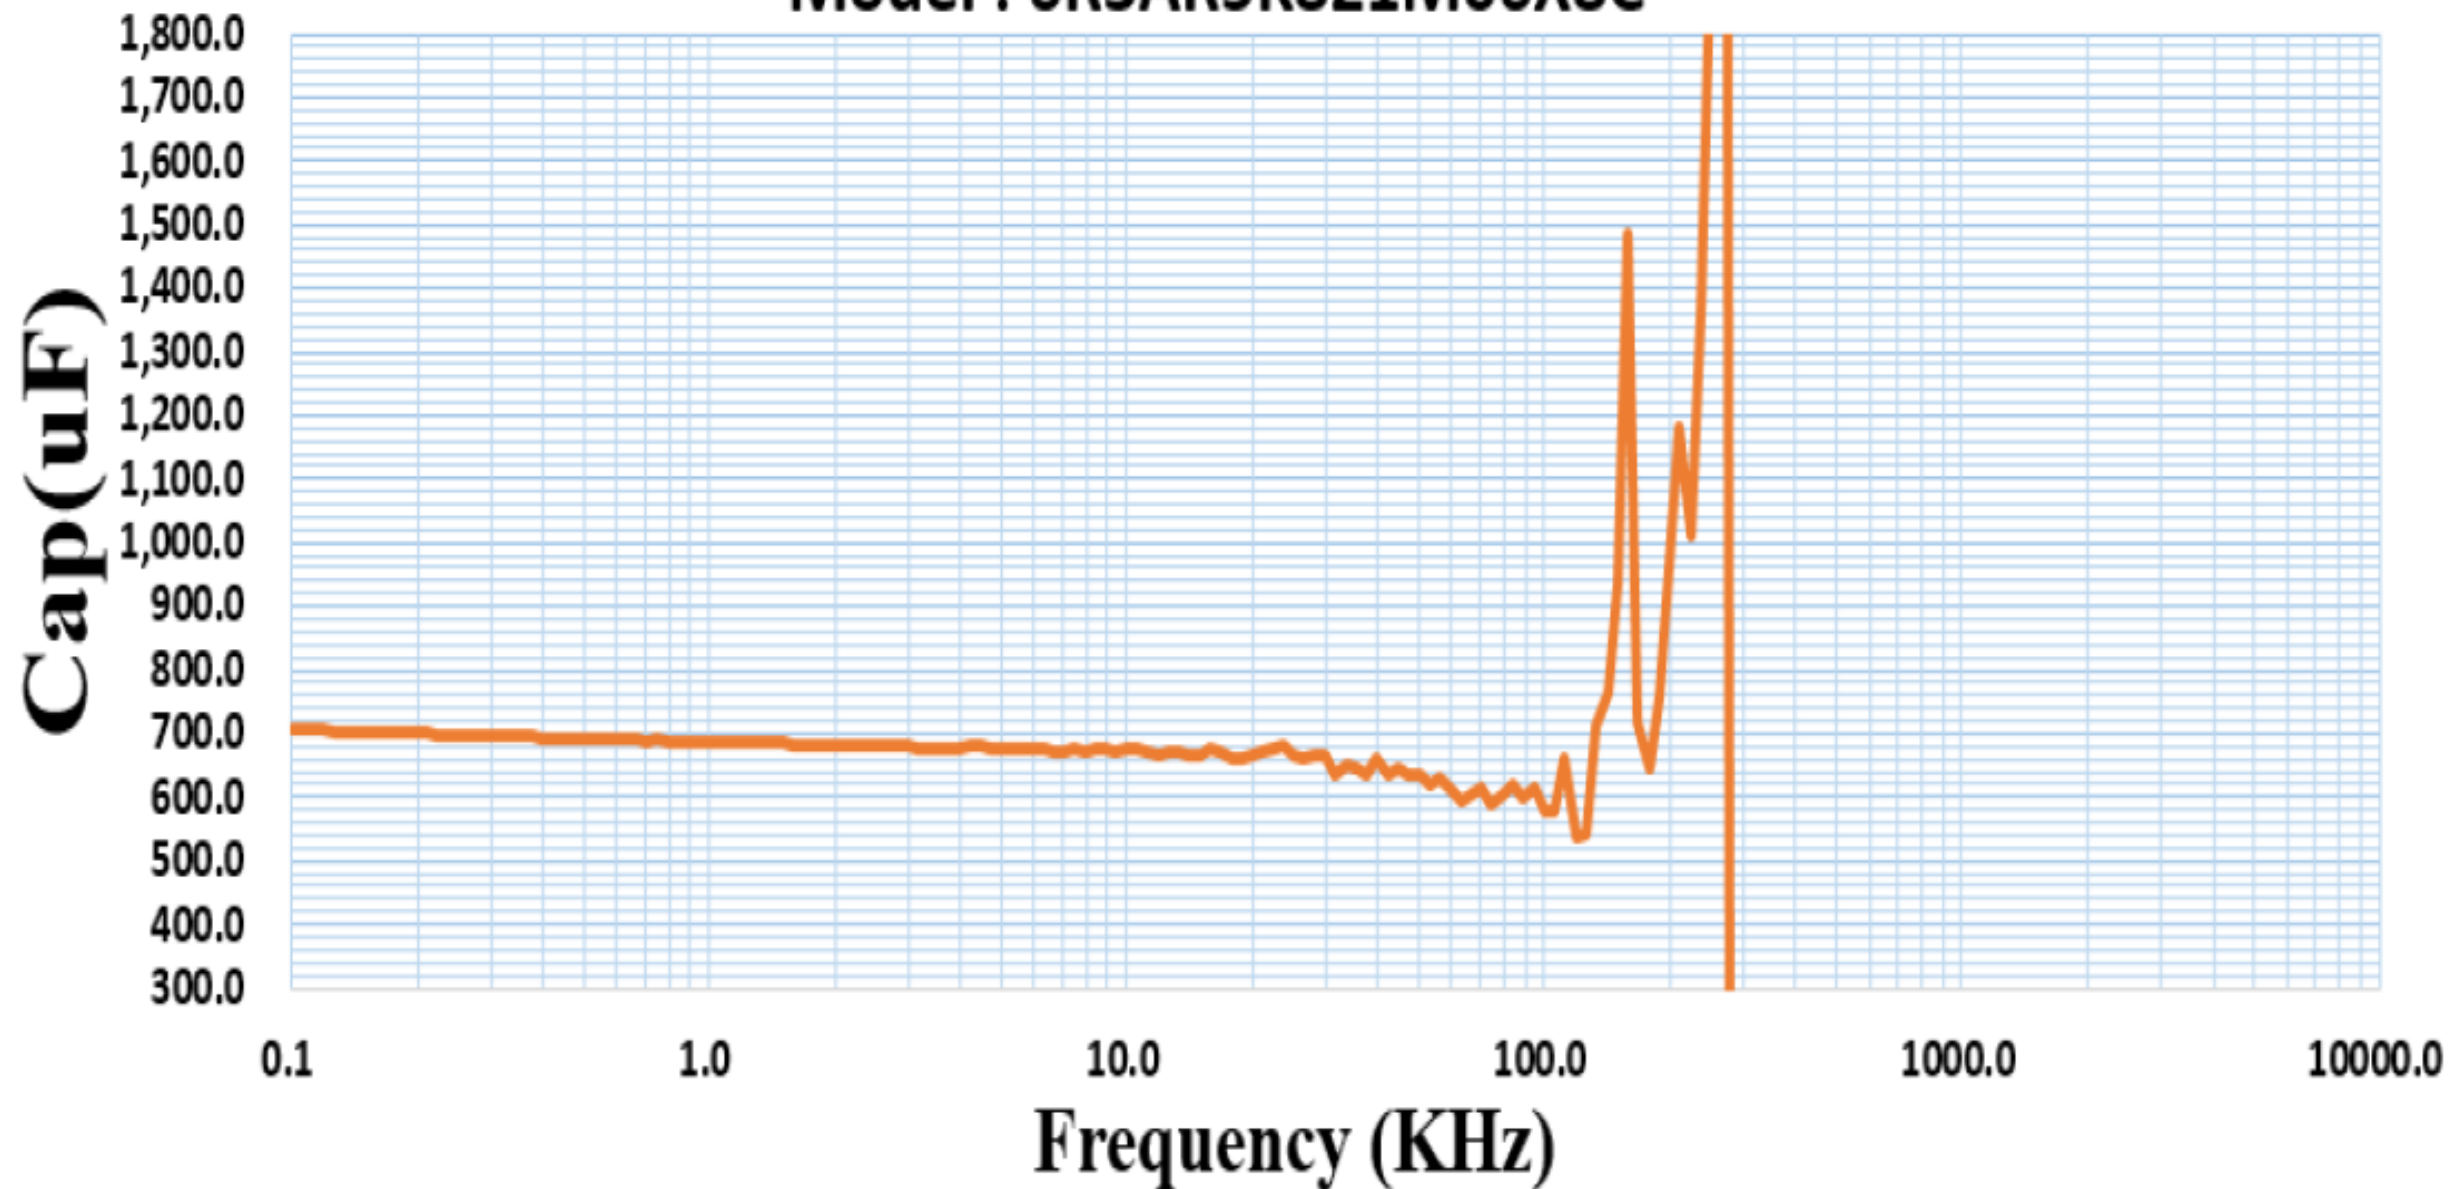

# Frequency Characteristics of ESR & |Z|

Model : 6R3AR5K821M06X8C

Frequency(kHz)	0.1	0.12	10	100	700	1,000	1,500	2,000	3,000	5,000	7,000	10,000
ESR	229.1	183.9	8.1	6.4	5.2	4.8	5.9	5.7	6.6	8.5	12.0	14.9
Z	11264.0	9274.8	62.5	8.3	7.7	10.0	16.2	21.0	32.0	56.2	82.4	118.4

# Frequency Characteristics of Cap(uF)

Model : 6R3AR5K821M06X8C

# Frequency Characteristics of ESL(nH)

Model : 6R3AR5K821M06X8C