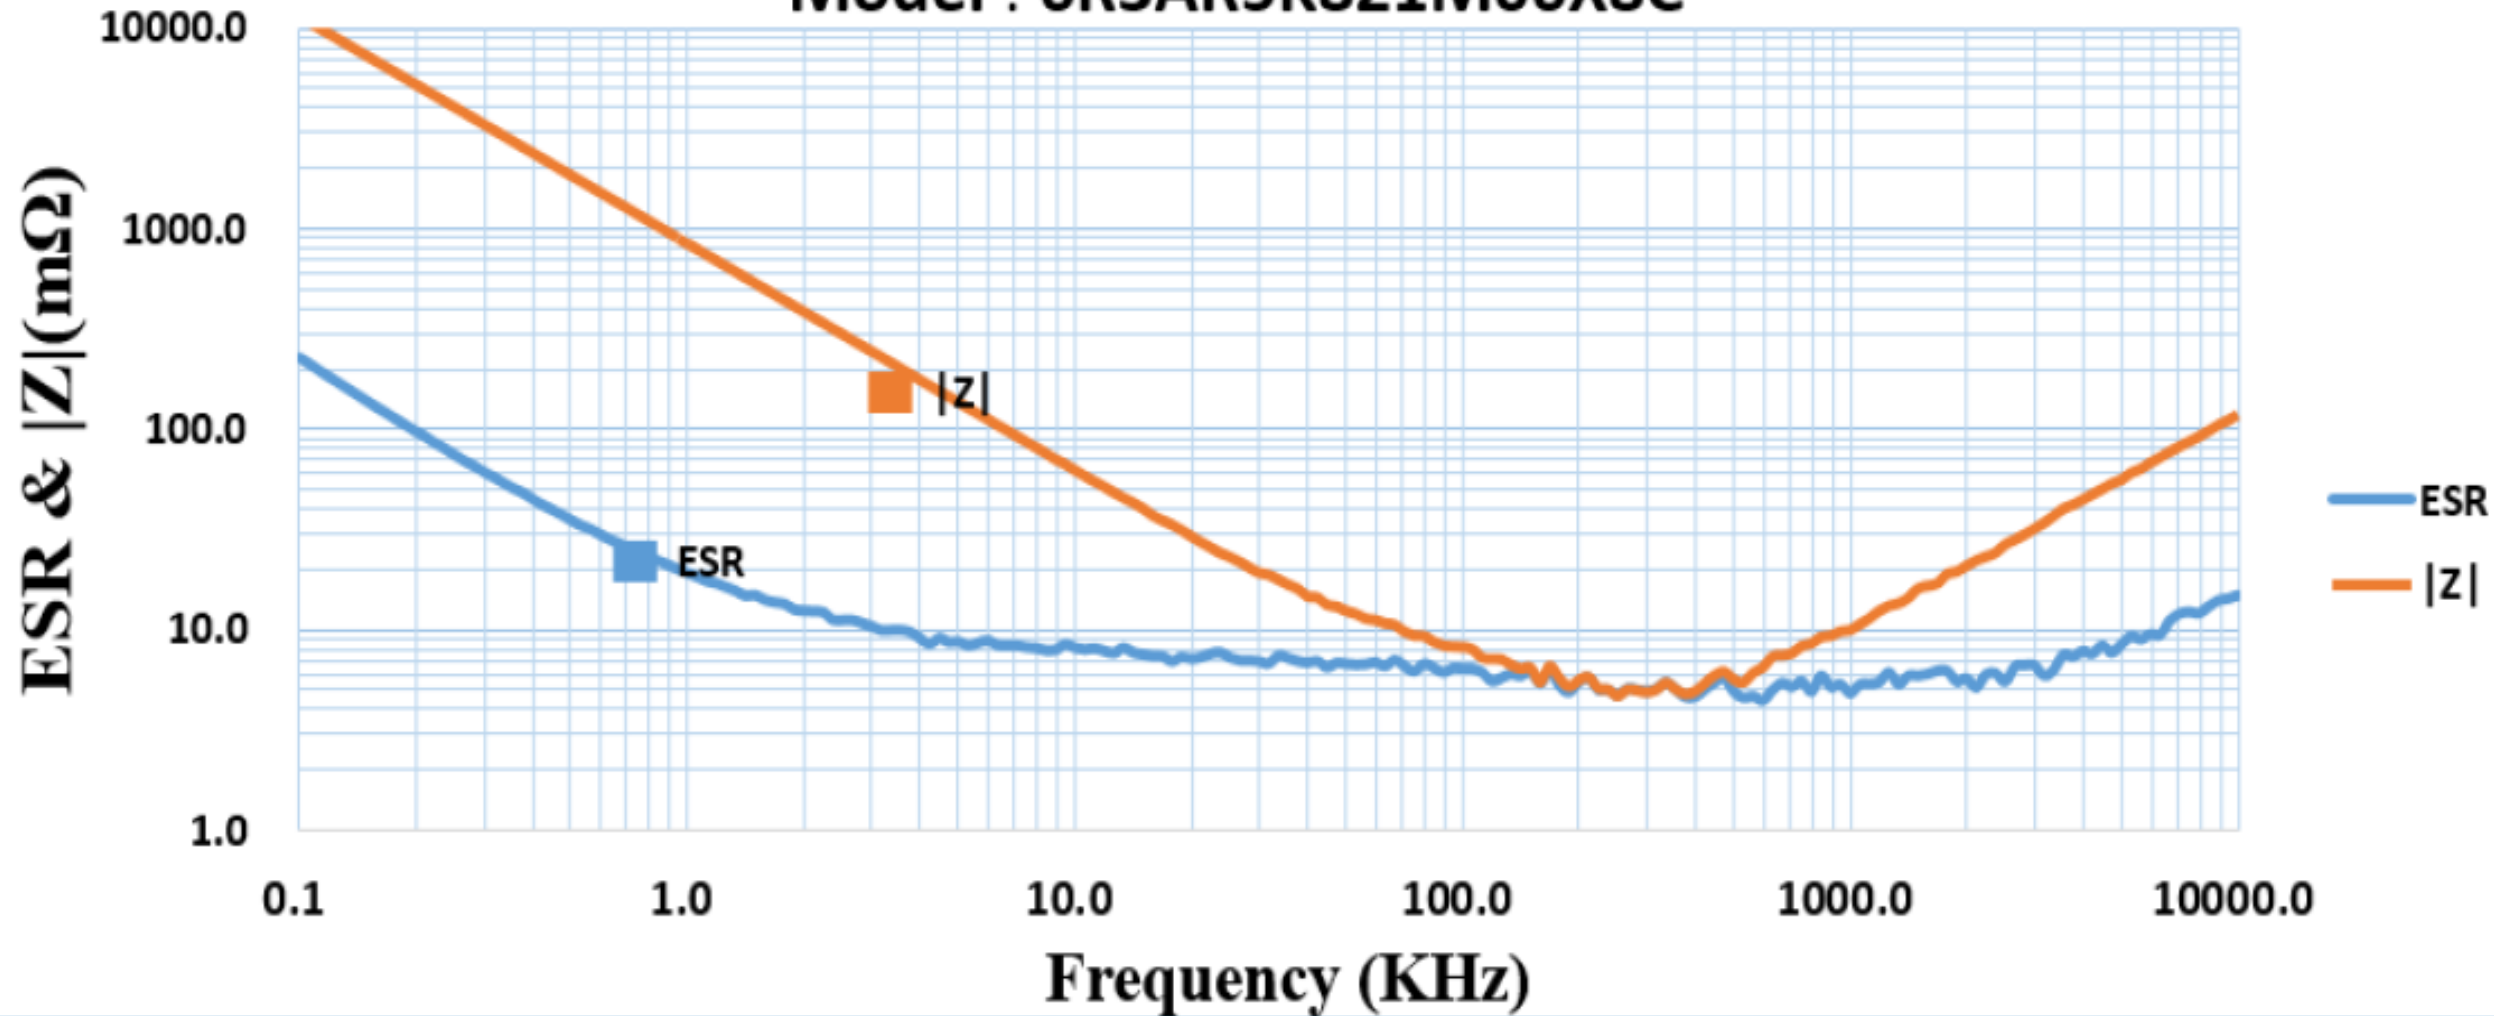

# Frequency Characteristics of ESR & |Z|

Model : 6R3AR5K821M06X8C

Frequency(kHz)	0.1	0.12	10	100	700	1,000	1,500	2,000	3,000	5,000	7,000	10,000
ESR	229.1	183.9	8.1	6.4	5.2	4.8	5.9	5.7	6.6	8.5	12.0	14.9
Z	11264.0	9274.8	62.5	8.3	7.7	10.0	16.2	21.0	32.0	56.2	82.4	118.4

# Frequency Characteristics of Cap(uF)

Model : 6R3AR5K821M06X8C

# Frequency Characteristics of ESL(nH)

Model : 6R3AR5K821M06X8C