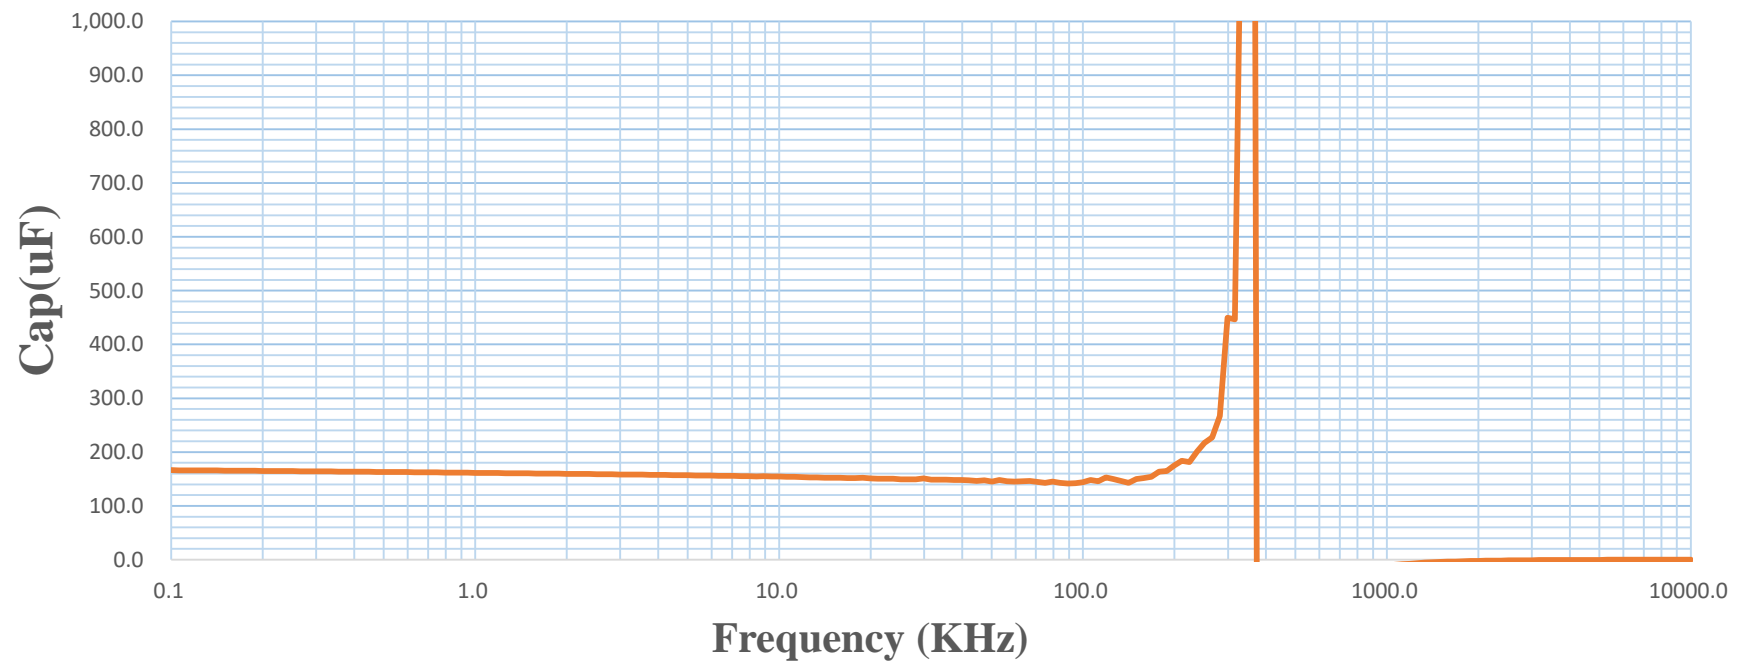

Frequency Characteristics of ESR & |Z| Model : 160AV5K181M0606C

Frequency(kHz)	0.1	0.12	10	100	700	1,000	1,500	2,000	3,000	5,000	7,000	10,000
ESR	820.3	679.9	24.8	15.6	12.2	11.7	12.8	14.3	14.7	19.8	24.1	34.6
Z	47853.8	39352.5	271.8	26.2	16.7	22.2	35.1	47.8	73.2	130.9	193.8	291.9

Frequency Characteristics of Cap(uF) Model : 160AV5K181M0606C

Frequency Characteristics of ESL(nH)
Model : 160AV5K181M0606C