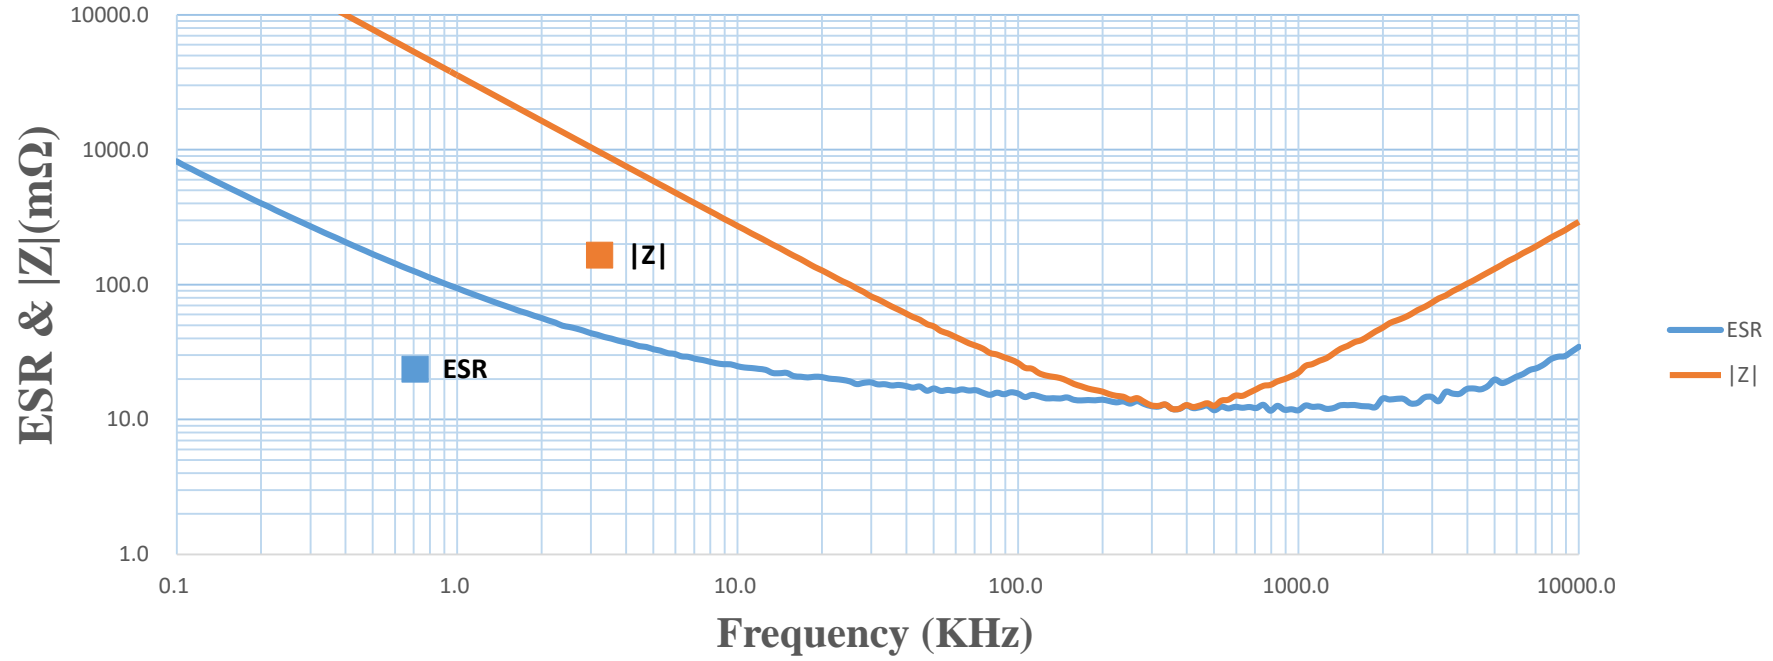

Frequency Characteristics of ESR & |Z| Model : 160AV5K181M0606C

Frequency(kHz)	0.1	0.12	10	100	700	1,000	1,500	2,000	3,000	5,000	7,000	10,000
ESR	820.3	679.9	24.8	15.6	12.2	11.7	12.8	14.3	14.7	19.8	24.1	34.6
Z	47853.8	39352.5	271.8	26.2	16.7	22.2	35.1	47.8	73.2	130.9	193.8	291.9

Frequency Characteristics of Cap(uF) Model : 160AV5K181M0606C

Frequency Characteristics of ESL(nH)
Model : 160AV5K181M0606C