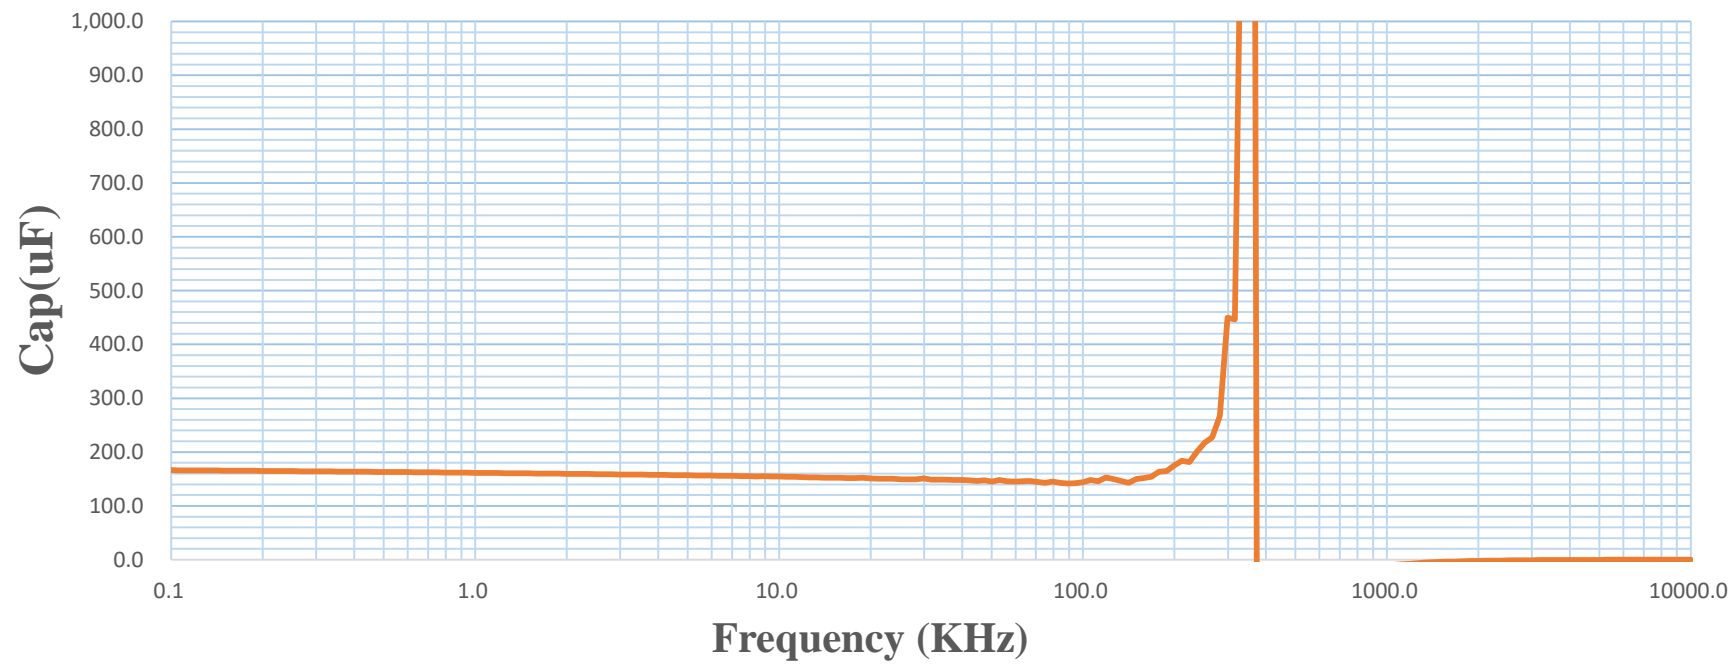

Frequency Characteristics of ESR & |Z| Model : 160AV5K181M0606C

Frequency(kHz)	0.1	0.12	10	100	700	1,000	1,500	2,000	3,000	5,000	7,000	10,000
ESR	820.3	679.9	24.8	15.6	12.2	11.7	12.8	14.3	14.7	19.8	24.1	34.6
Z	47853.8	39352.5	271.8	26.2	16.7	22.2	35.1	47.8	73.2	130.9	193.8	291.9

Frequency Characteristics of Cap(uF) Model : 160AV5K181M0606C

Frequency Characteristics of ESL(nH) Model : 160AV5K181M0606C