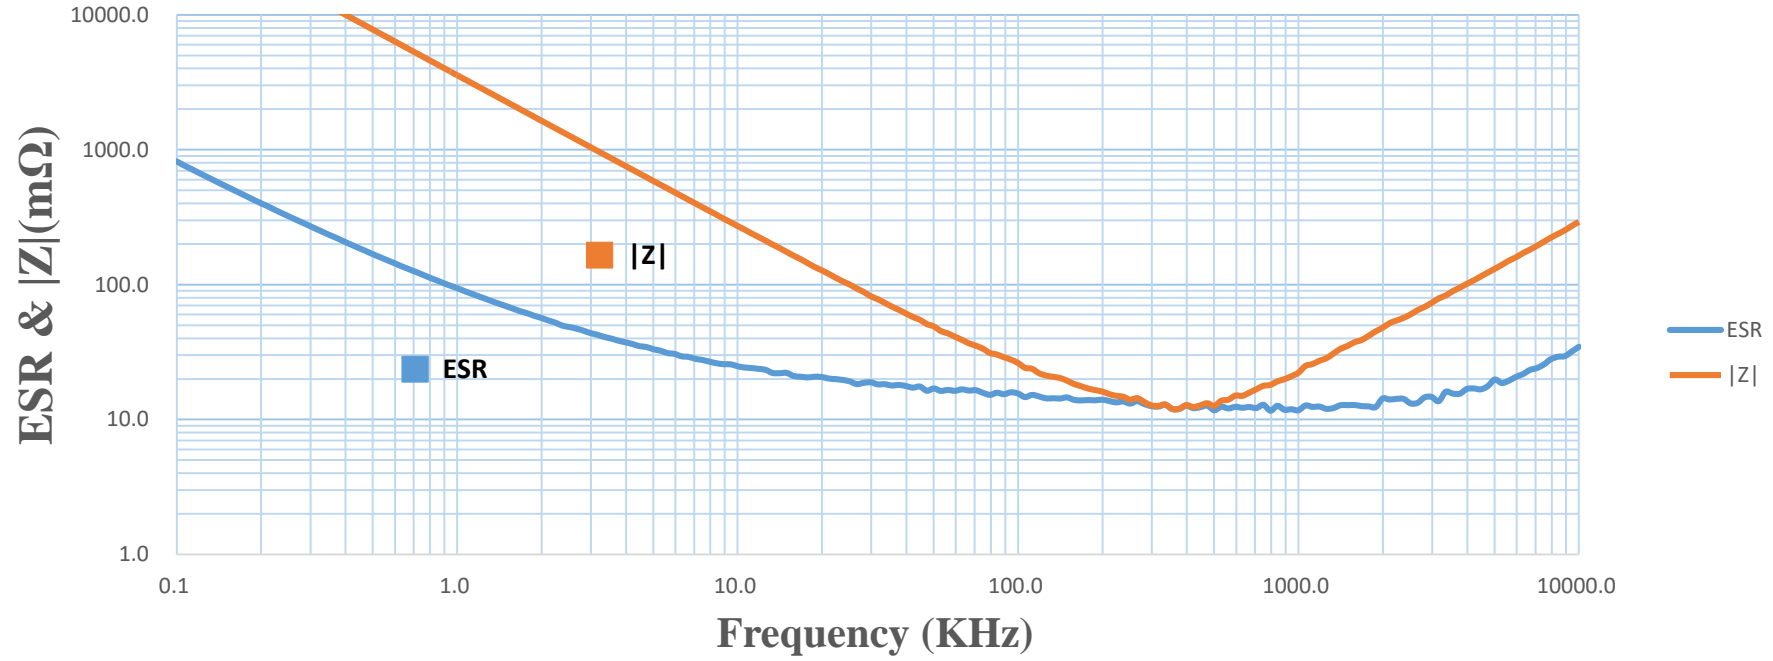

Frequency Characteristics of ESR & |Z| Model : 160AV5K181M0606C

Frequency(kHz)	0.1	0.12	10	100	700	1,000	1,500	2,000	3,000	5,000	7,000	10,000
ESR	820.3	679.9	24.8	15.6	12.2	11.7	12.8	14.3	14.7	19.8	24.1	34.6
Z	47853.8	39352.5	271.8	26.2	16.7	22.2	35.1	47.8	73.2	130.9	193.8	291.9

Frequency Characteristics of Cap(uF) Model : 160AV5K181M0606C

Frequency Characteristics of ESL(nH) Model : 160AV5K181M0606C