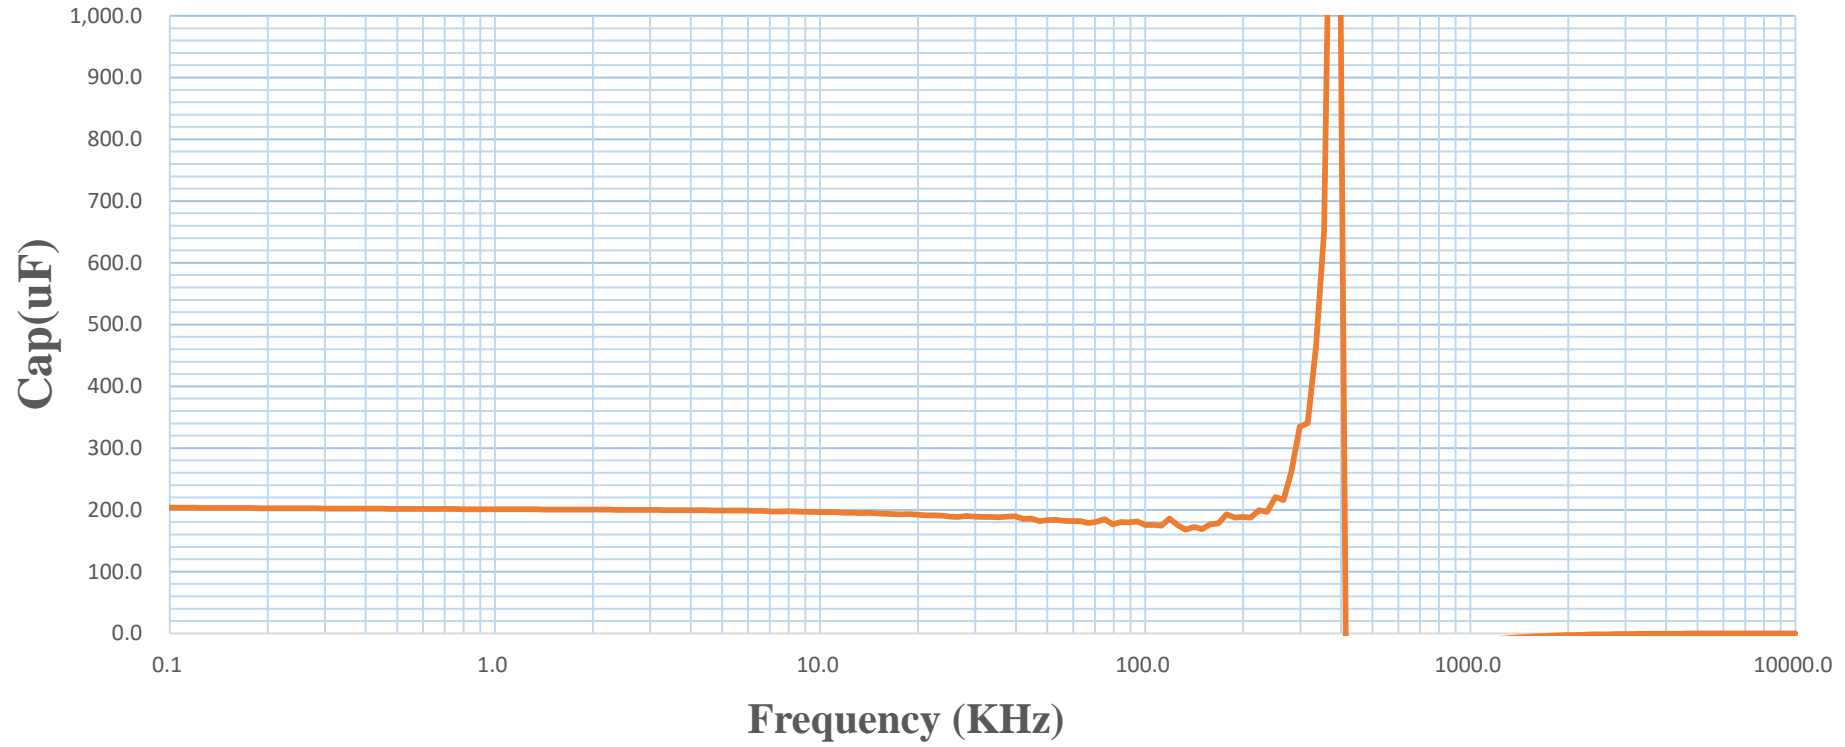

Frequency Characteristics of ESR & |Z| Model : 6R3AVEA221M0645

Frequency(kHz)	0.1	0.12	10	100	700	1,000	1,500	2,000	3,000	5,000	7,000	10,000
ESR	267.9	221.8	21.7	15.2	11.2	11.0	10.9	11.2	12.9	16.6	19.7	24.1
 Z 	39104.8	32149.5	214.1	23.0	13.9	18.5	26.6	36.4	56.0	99.7	146.5	220.6

Frequency Characteristics of Cap(uF)

Model : 6R3AVEA221M0645

Frequency Characteristics of ESL(nH)
Model : 6R3AVEA221M0645