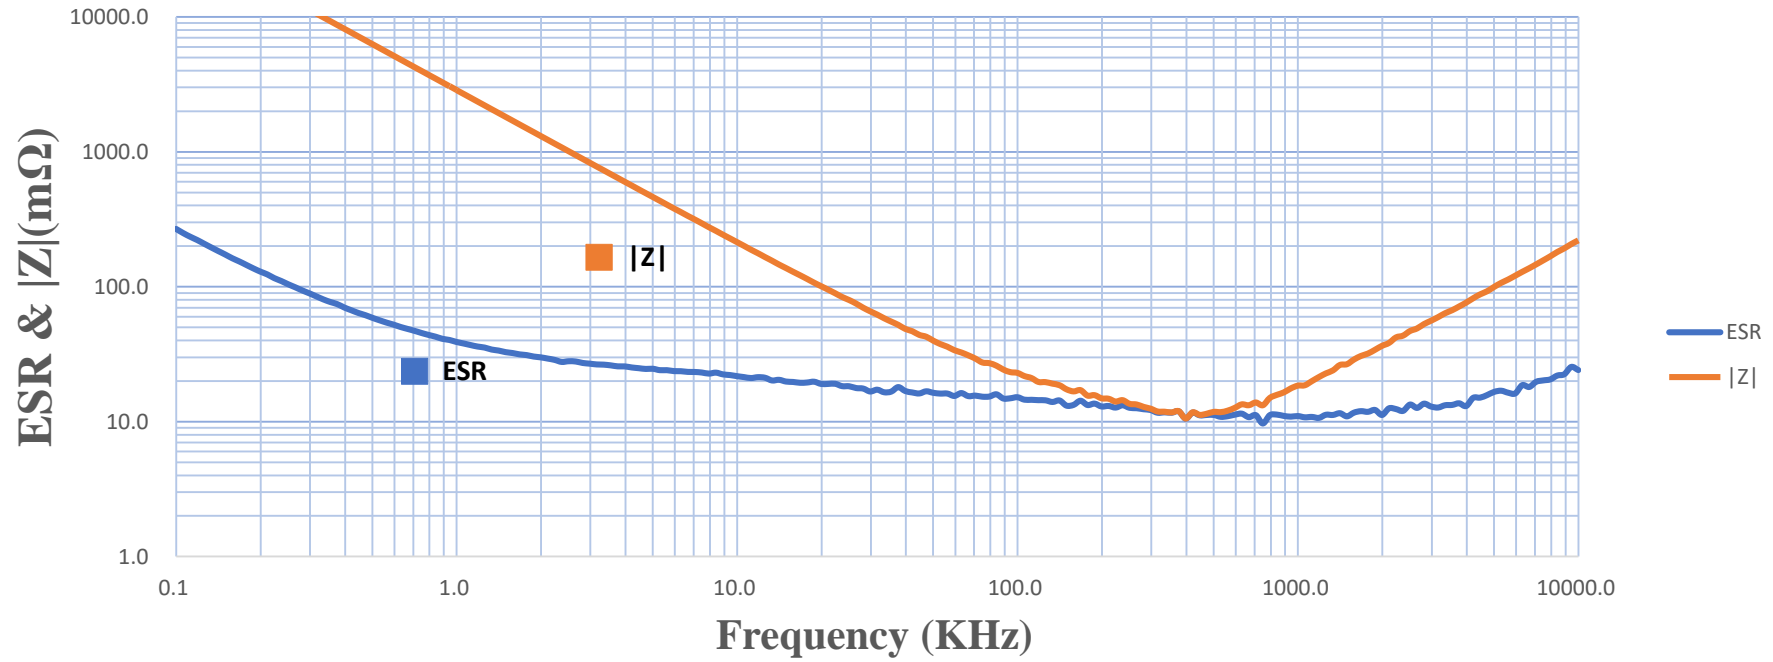

Frequency Characteristics of ESR & |Z| Model : 6R3AVEA221M0645

Frequency(kHz)	0.1	0.12	10	100	700	1,000	1,500	2,000	3,000	5,000	7,000	10,000
ESR	267.9	221.8	21.7	15.2	11.2	11.0	10.9	11.2	12.9	16.6	19.7	24.1
 Z 	39104.8	32149.5	214.1	23.0	13.9	18.5	26.6	36.4	56.0	99.7	146.5	220.6

Frequency Characteristics of Cap(uF)

Model : 6R3AVEA221M0645

Frequency Characteristics of ESL(nH)
Model : 6R3AVEA221M0645