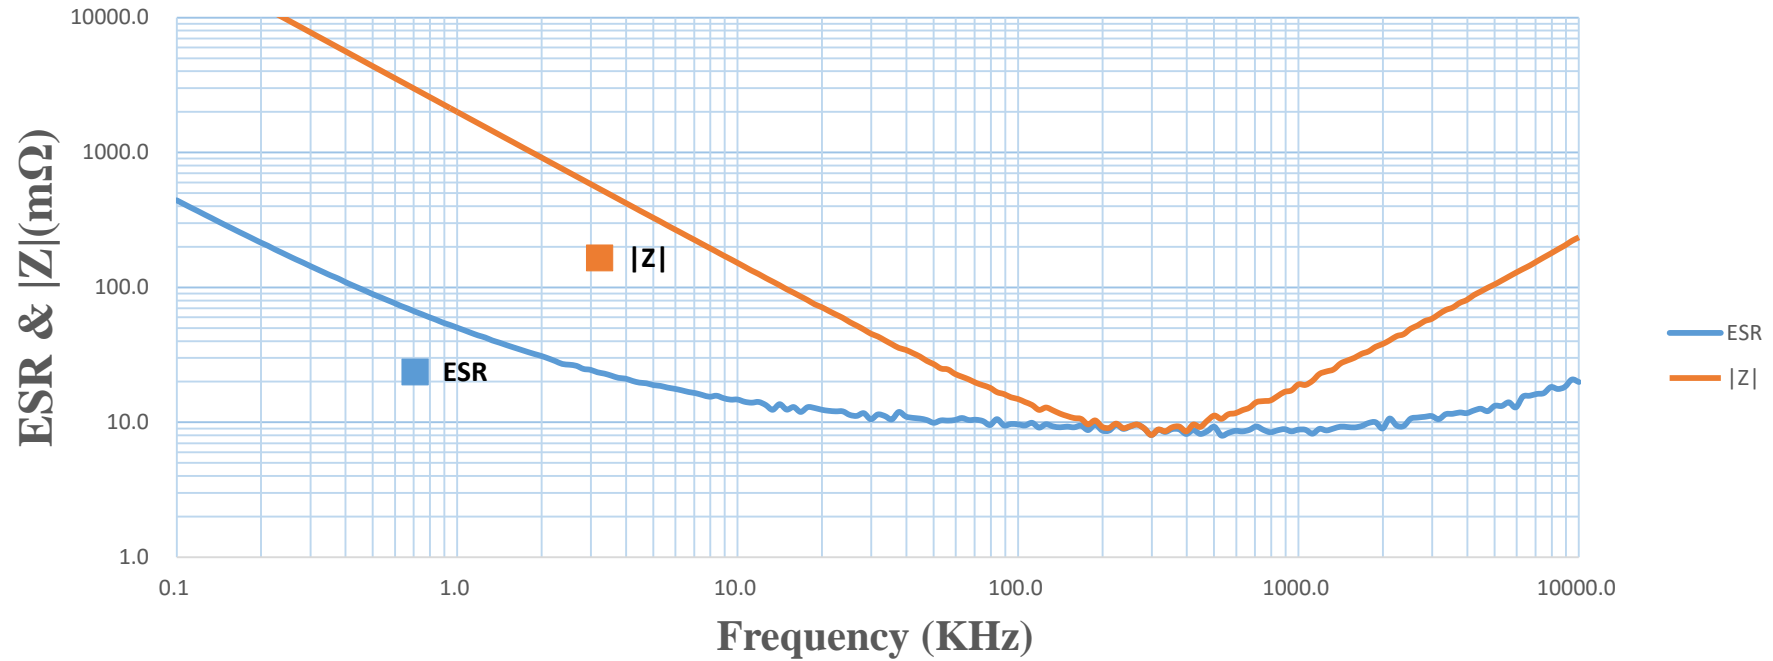

## Frequency Characteristics of ESR & |Z| Model : 160AV5K271M0810

Frequency(kHz)	0.1	0.12	10	100	700	1,000	1,500	2,000	3,000	5,000	7,000	10,000
ESR	442.2	368.2	14.7	9.7	9.3	8.8	9.2	9.0	11.1	13.3	16.2	19.9
Z	26816.5	22068.7	151.9	14.9	14.1	19.1	28.8	38.0	58.4	105.4	155.9	234.8

# Frequency Characteristics of Cap(uF) Model : 160AV5K271M0810

**Frequency Characteristics of ESL(nH)**  
**Model : 160AV5K271M0810**