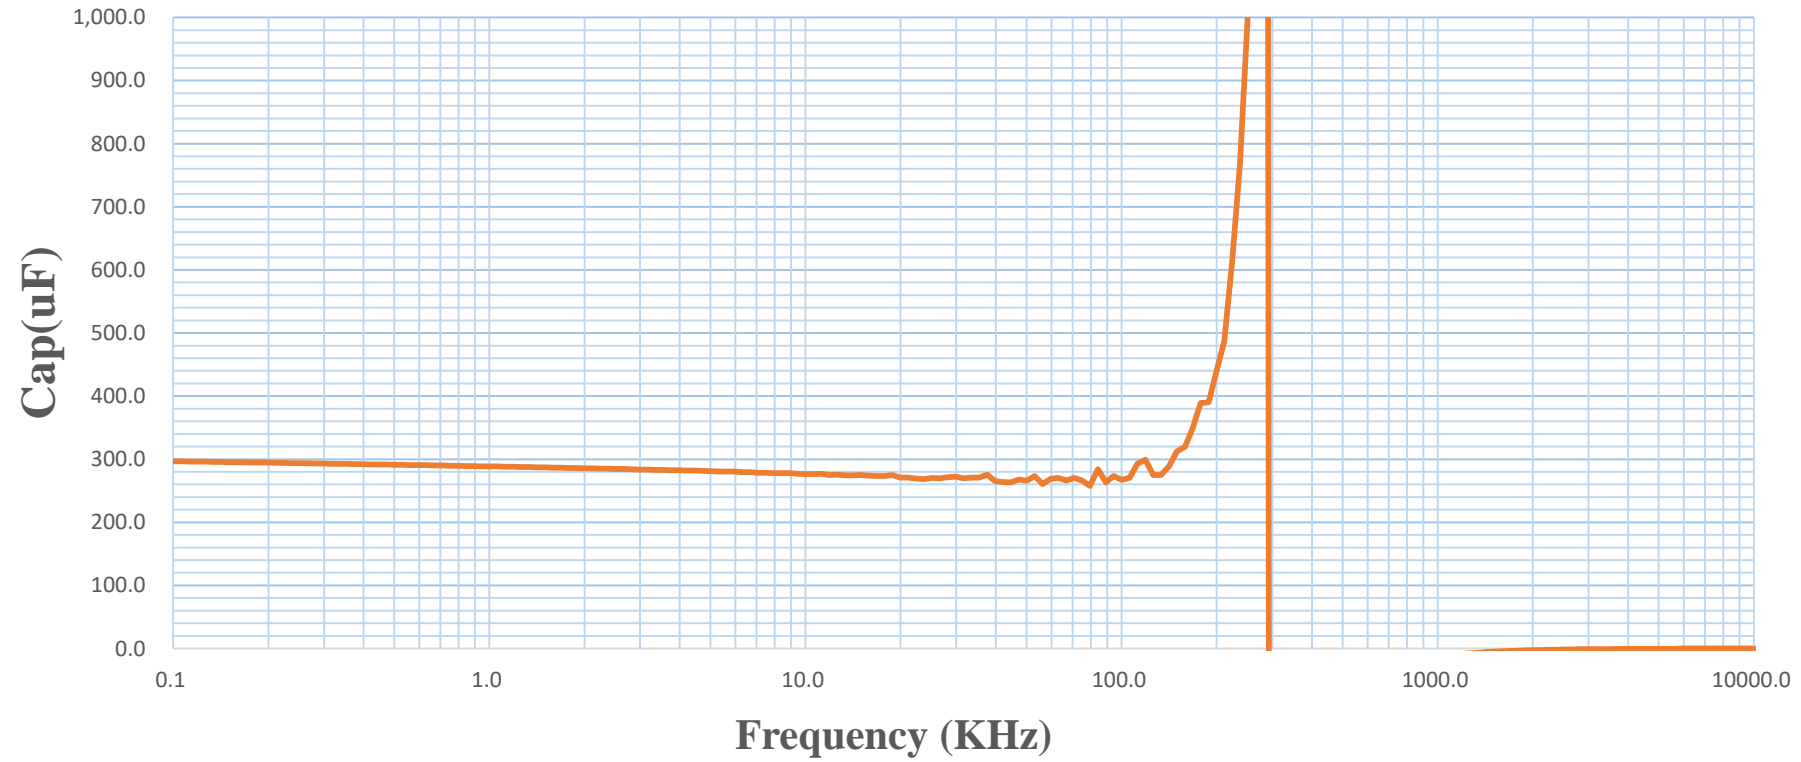

## Frequency Characteristics of ESR & |Z| Model : 160AV5K271M0810

Frequency(kHz)	0.1	0.12	10	100	700	1,000	1,500	2,000	3,000	5,000	7,000	10,000
ESR	442.2	368.2	14.7	9.7	9.3	8.8	9.2	9.0	11.1	13.3	16.2	19.9
Z	26816.5	22068.7	151.9	14.9	14.1	19.1	28.8	38.0	58.4	105.4	155.9	234.8

# Frequency Characteristics of Cap(uF) Model : 160AV5K271M0810

**Frequency Characteristics of ESL(nH)**  
**Model : 160AV5K271M0810**