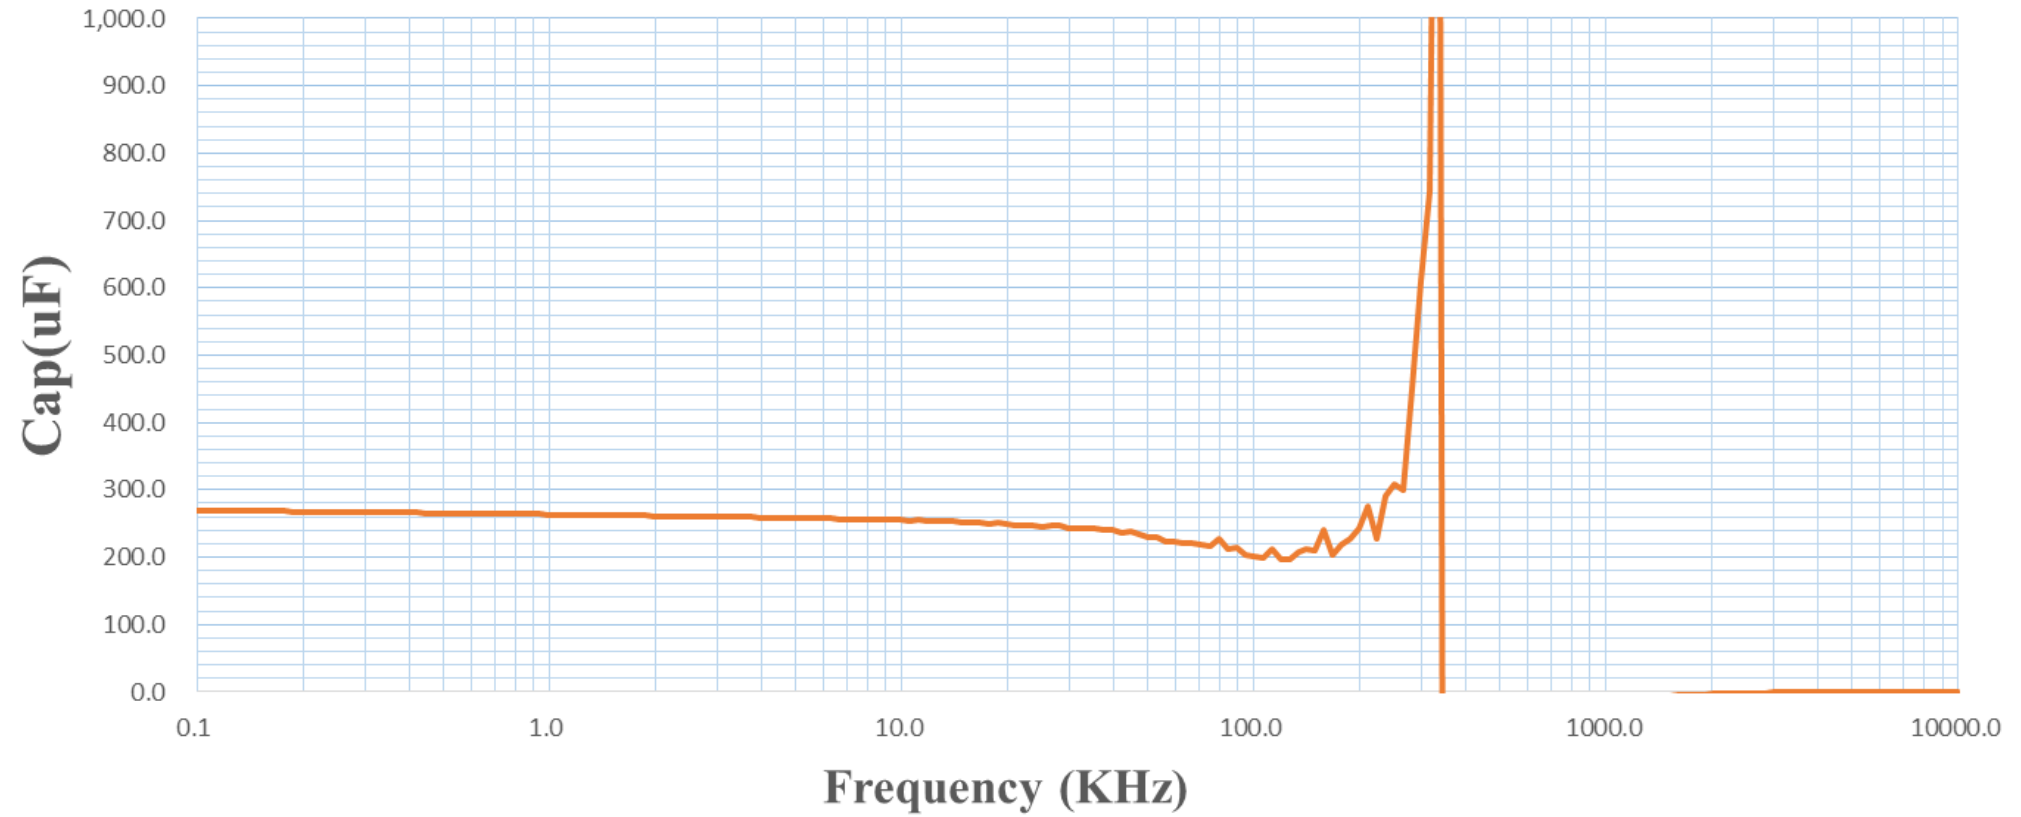

Frequency Characteristics of ESR & |Z| Model : 160AV5K271M0807C

Frequency(kHz)	0.1	0.12	10	100	700	1,000	1,500	2,000	3,000	5,000	7,000	10,000
ESR	414.4	343.8	22.0	15.6	11.4	11.1	11.8	13.9	14.1	16.6	18.9	27.2
Z	29525.4	24289.2	165.1	21.7	14.3	18.1	26.9	37.0	56.3	97.9	144.0	216.1

Frequency Characteristics of Cap(uF)

Model : 160AV5K271M0807C

Frequency Characteristics of ESL(nH) Model : 160AV5K271M0807C