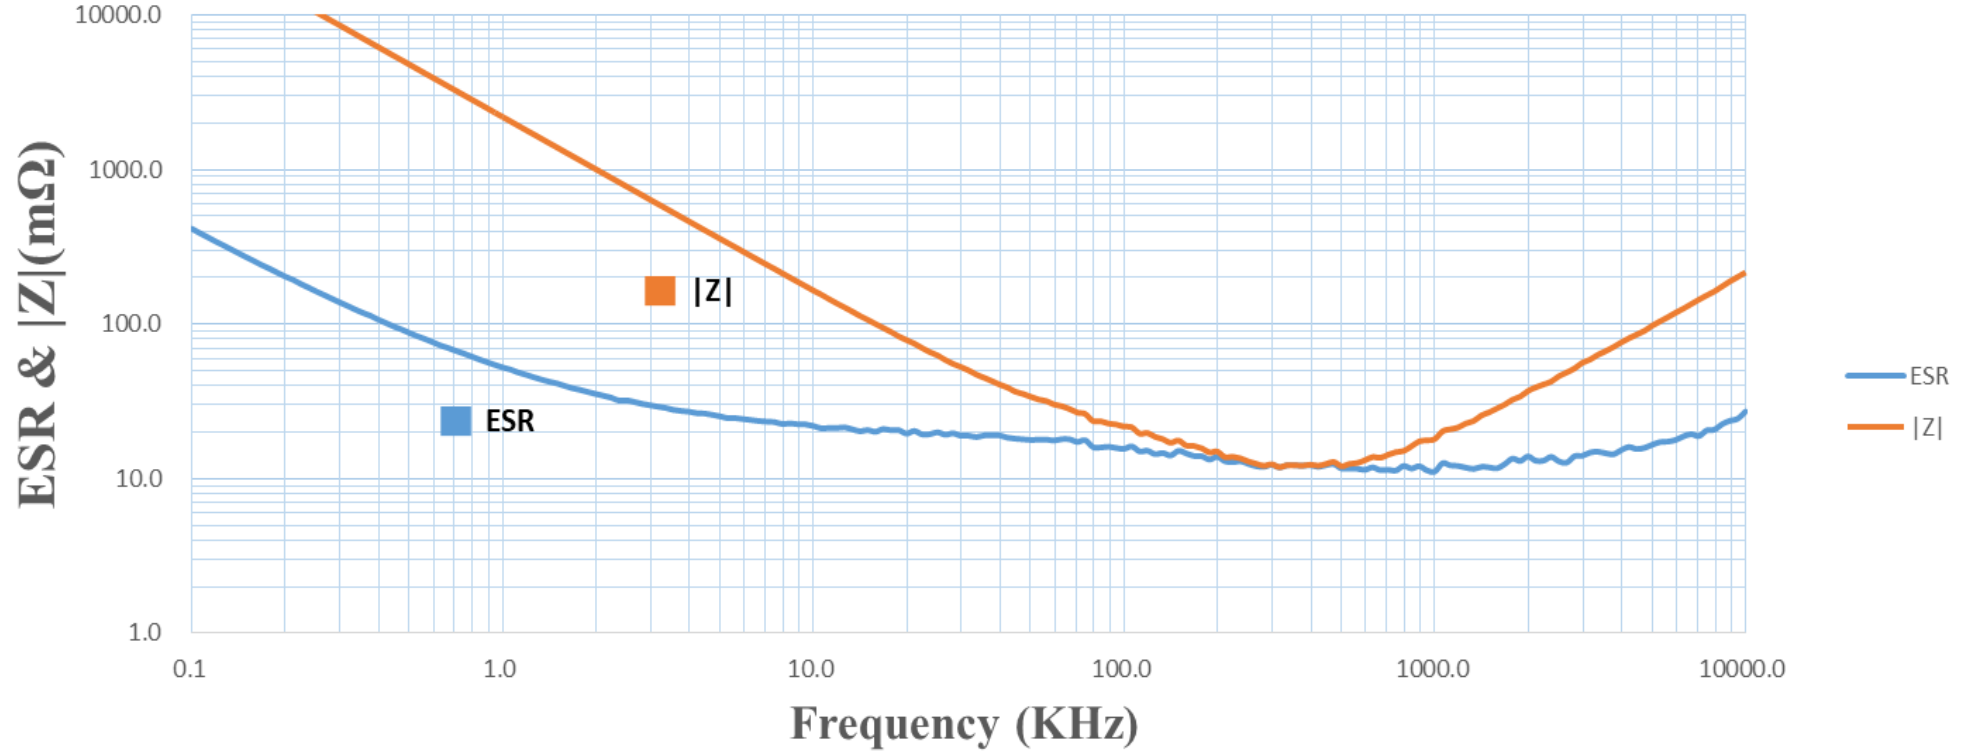

Frequency Characteristics of ESR & |Z| Model : 160AV5K271M0807C

Frequency(kHz)	0.1	0.12	10	100	700	1,000	1,500	2,000	3,000	5,000	7,000	10,000
ESR	414.4	343.8	22.0	15.6	11.4	11.1	11.8	13.9	14.1	16.6	18.9	27.2
Z	29525.4	24289.2	165.1	21.7	14.3	18.1	26.9	37.0	56.3	97.9	144.0	216.1

Frequency Characteristics of Cap(uF)

Model : 160AV5K271M0807C

Frequency Characteristics of ESL(nH) Model : 160AV5K271M0807C