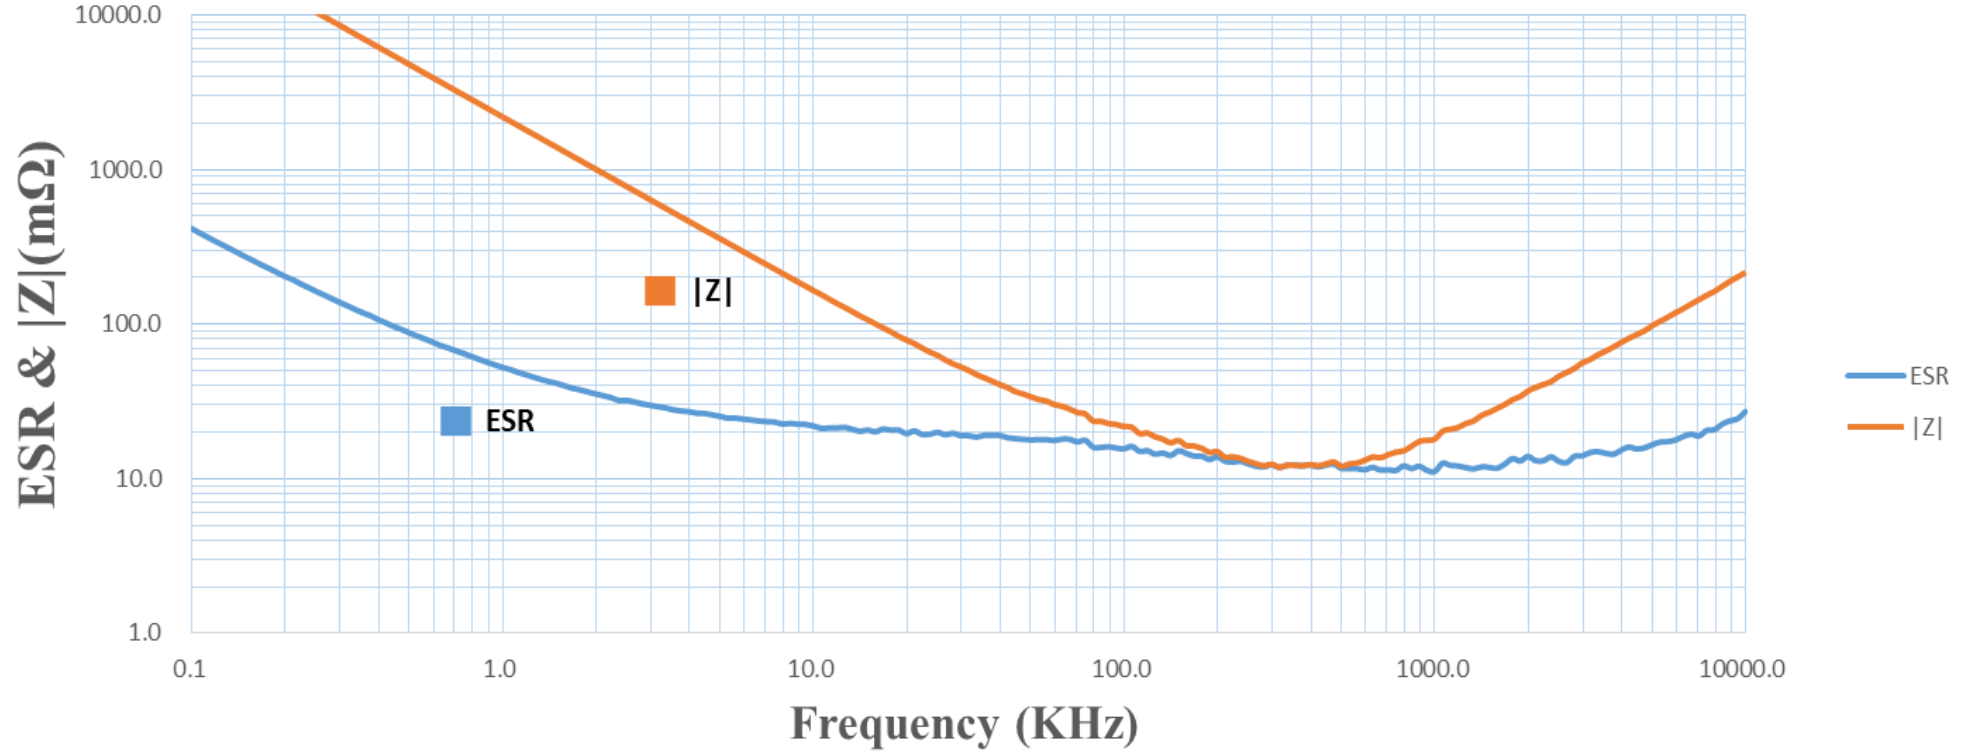

## Frequency Characteristics of ESR & |Z| Model : 160AV5K271M0807C

Frequency(kHz)	0.1	0.12	10	100	700	1,000	1,500	2,000	3,000	5,000	7,000	10,000
ESR	414.4	343.8	22.0	15.6	11.4	11.1	11.8	13.9	14.1	16.6	18.9	27.2
Z	29525.4	24289.2	165.1	21.7	14.3	18.1	26.9	37.0	56.3	97.9	144.0	216.1

# Frequency Characteristics of Cap(uF)