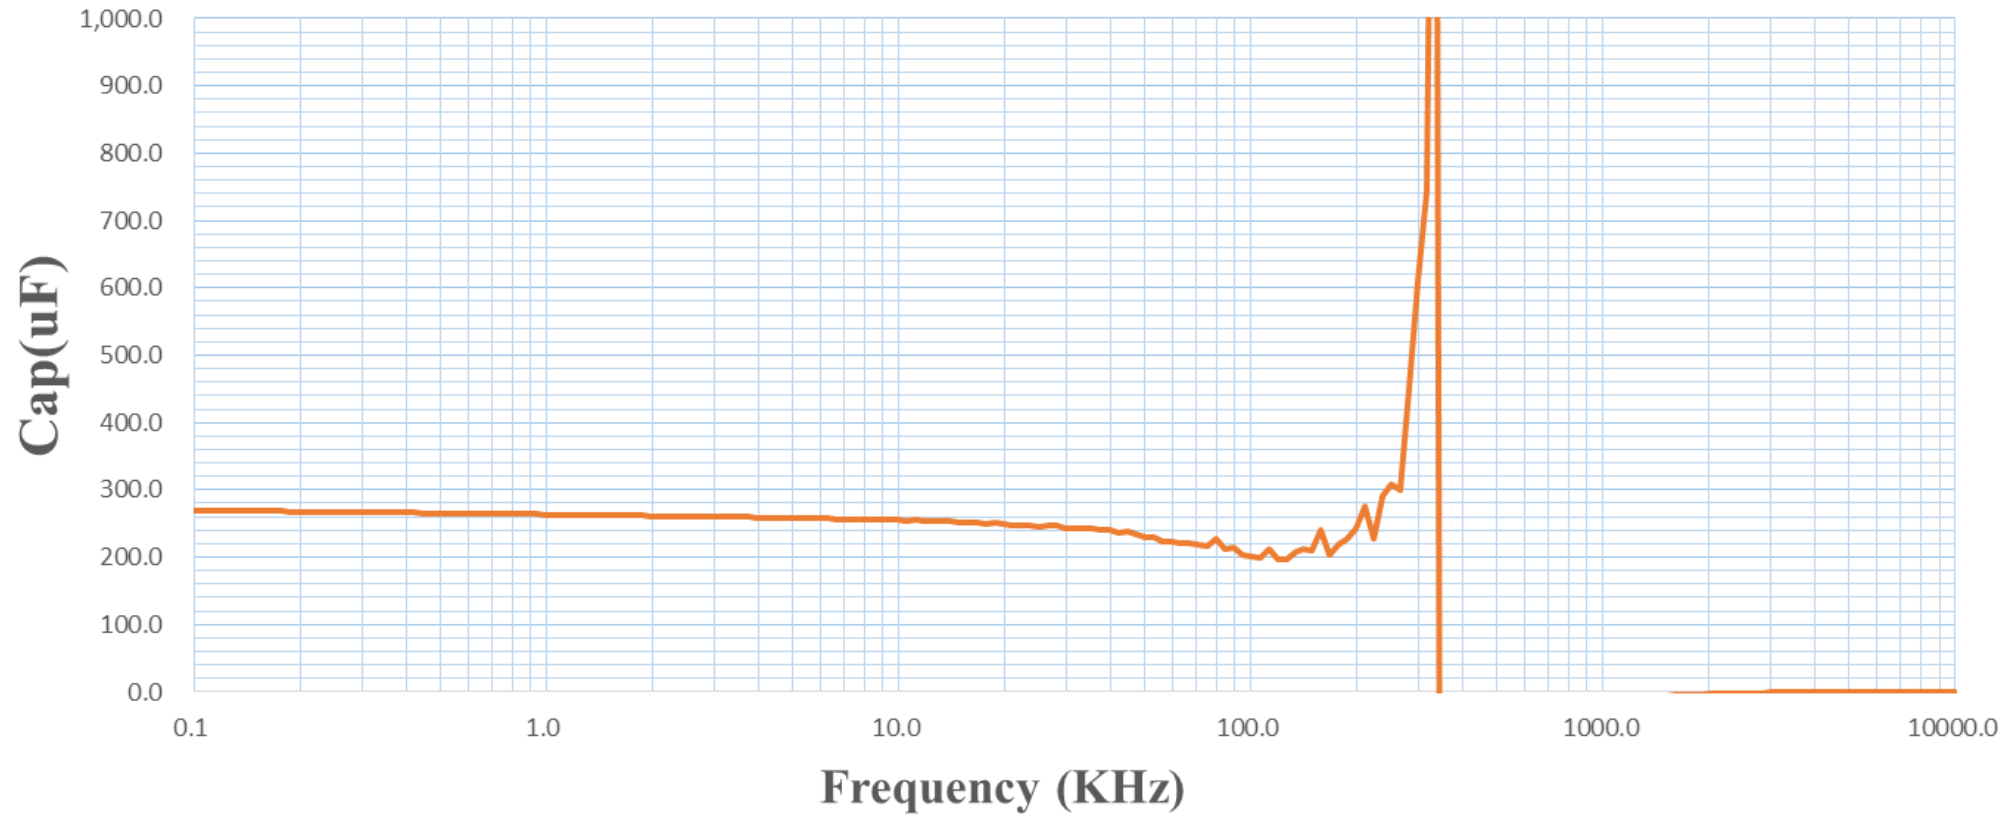

## Frequency Characteristics of ESR & |Z| Model : 160AV5K271M0807C

Frequency(kHz)	0.1	0.12	10	100	700	1,000	1,500	2,000	3,000	5,000	7,000	10,000
ESR	414.4	343.8	22.0	15.6	11.4	11.1	11.8	13.9	14.1	16.6	18.9	27.2
Z	29525.4	24289.2	165.1	21.7	14.3	18.1	26.9	37.0	56.3	97.9	144.0	216.1

# Frequency Characteristics of Cap(uF)

## Model : 160AV5K271M0807C