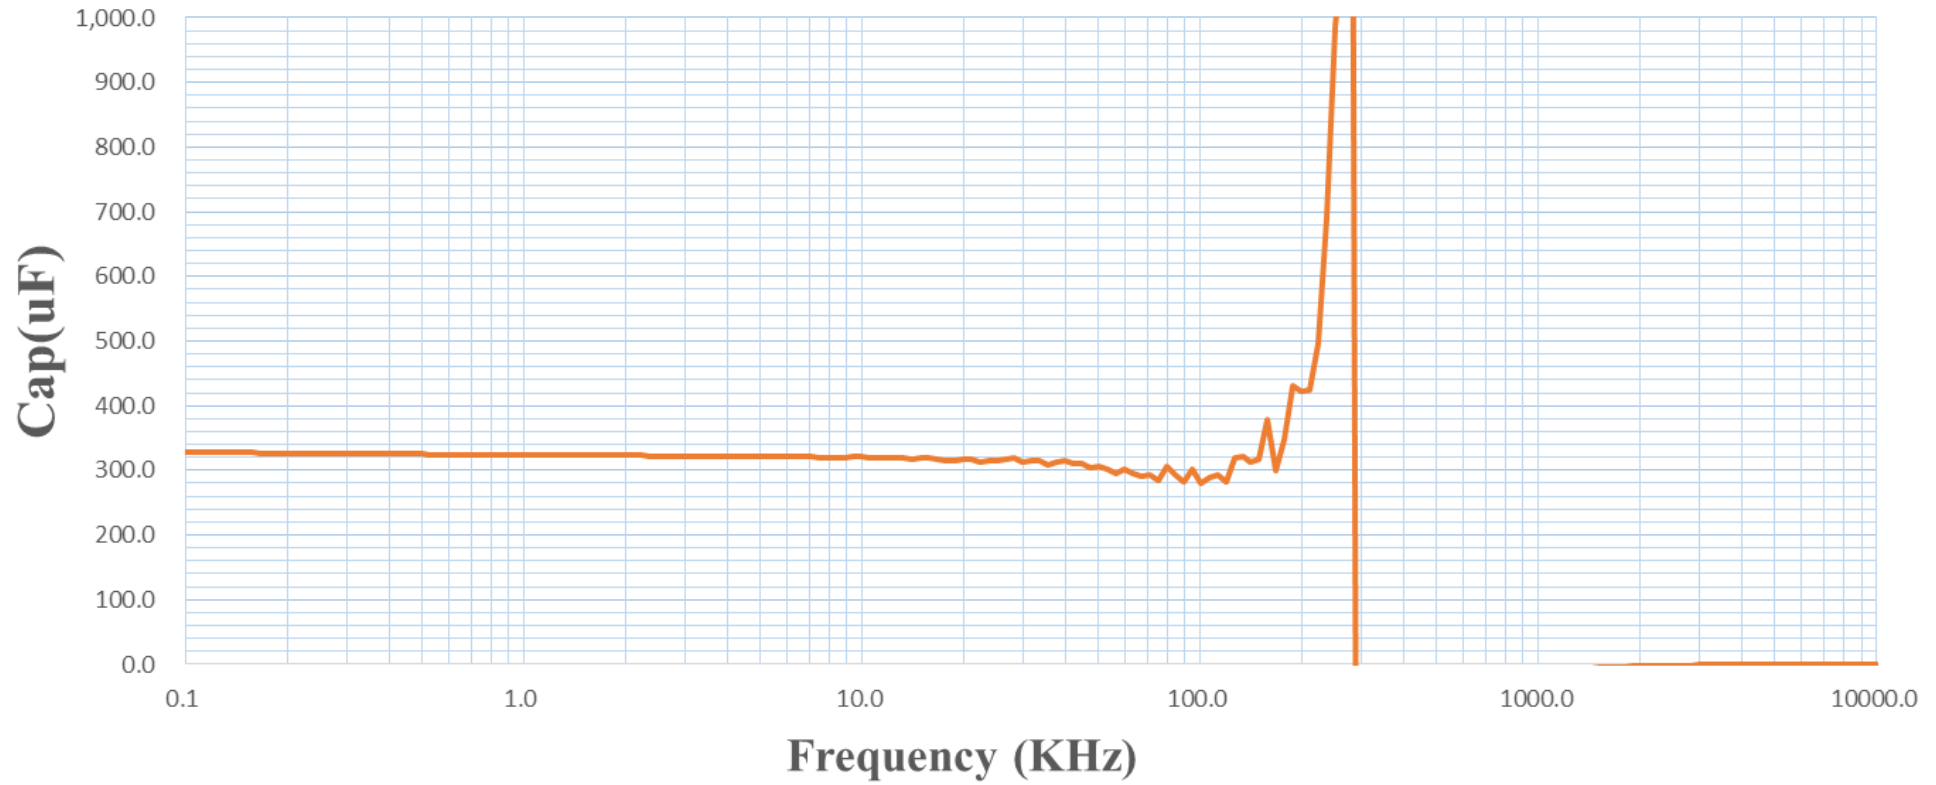

Frequency(kHz)	0.1	0.12	10	100	700	1,000	1,500	2,000	3,000	5,000	7,000	10,000
ESR	201.7	164.8	15.3	12.4	10.2	10.2	10.6	11.8	12.6	15.1	17.7	26.2
Z	24260.6	19946.7	131.1	16.5	14.3	18.8	28.1	38.8	59.8	103.4	153.5	230.2

### Frequency Characteristics of Cap(uF) Model : 6R3AVEA331M0606

# Frequency Characteristics of ESL(nH) Model : 6R3AVEA331M0606