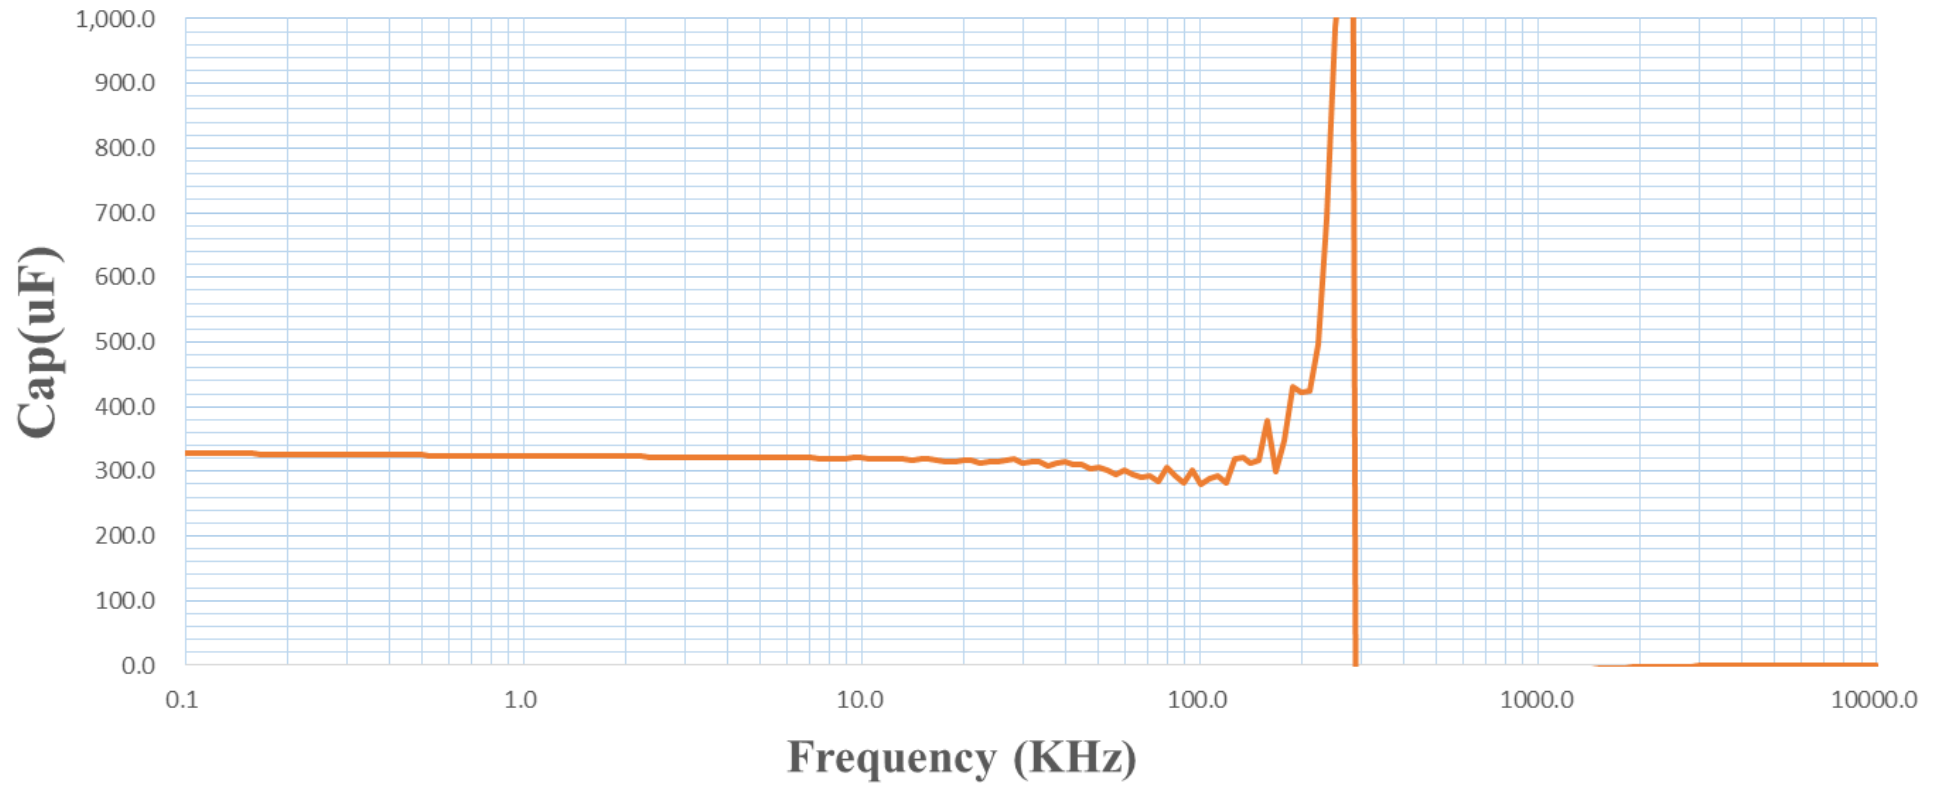

Frequency(kHz)	0.1	0.12	10	100	700	1,000	1,500	2,000	3,000	5,000	7,000	10,000
ESR	201.7	164.8	15.3	12.4	10.2	10.2	10.6	11.8	12.6	15.1	17.7	26.2
Z	24260.6	19946.7	131.1	16.5	14.3	18.8	28.1	38.8	59.8	103.4	153.5	230.2

### Frequency Characteristics of Cap(uF) Model : 6R3AVEA331M0606

# Frequency Characteristics of ESL(nH) Model : 6R3AVEA331M0606