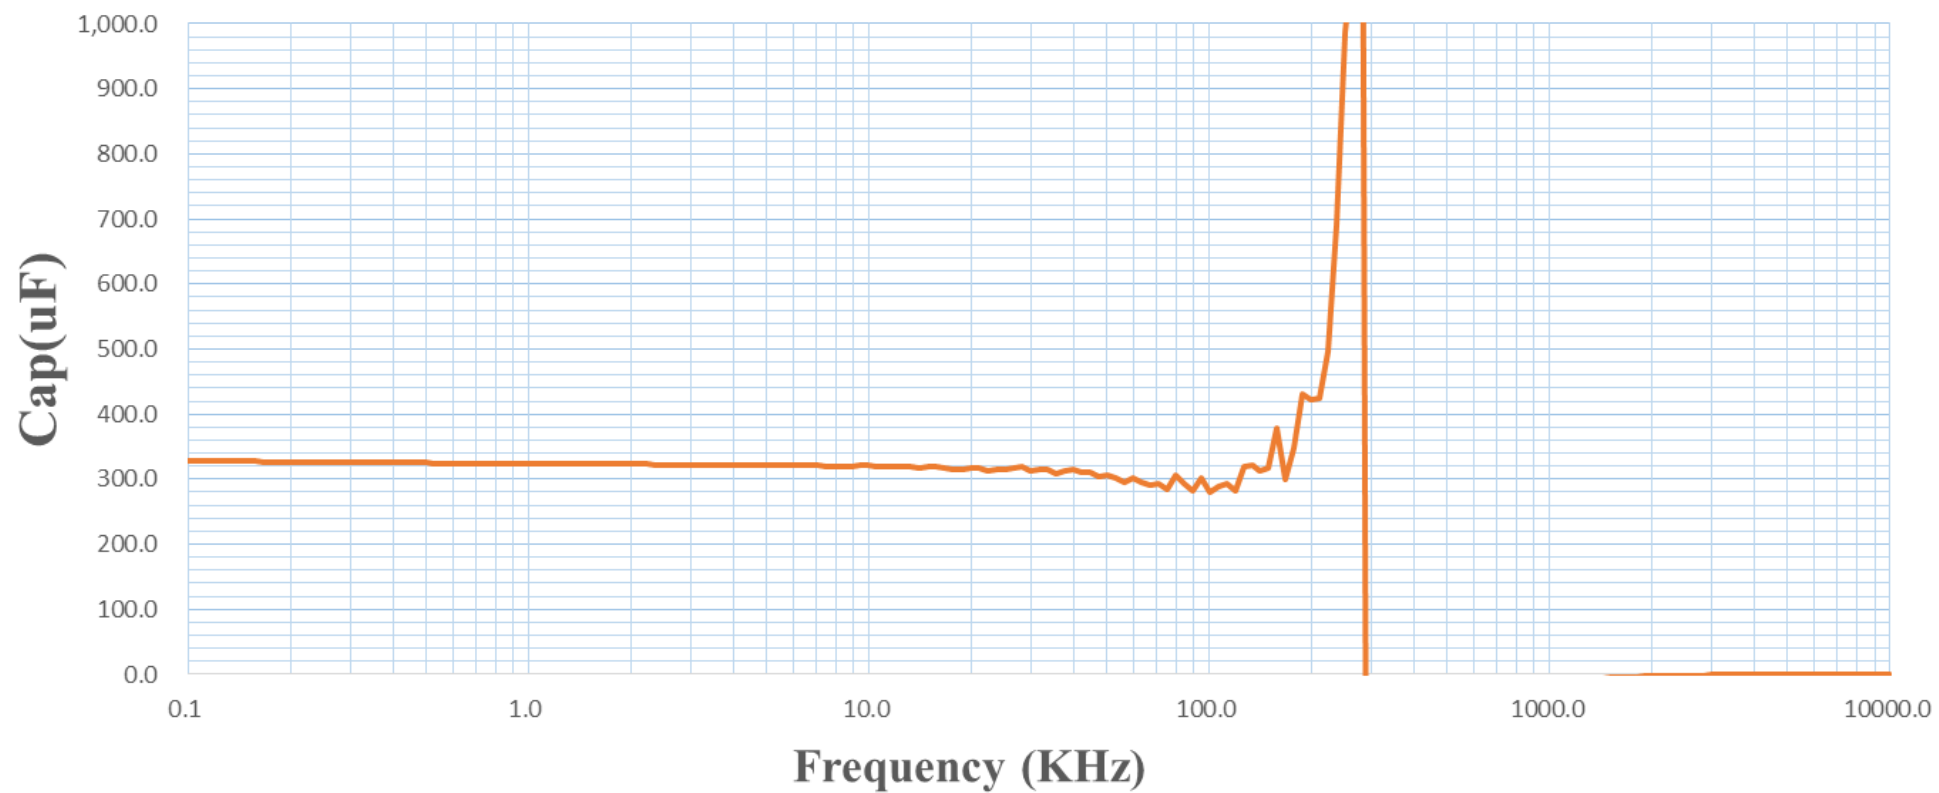

Frequency(kHz)	0.1	0.12	10	100	700	1,000	1,500	2,000	3,000	5,000	7,000	10,000
ESR	201.7	164.8	15.3	12.4	10.2	10.2	10.6	11.8	12.6	15.1	17.7	26.2
Z	24260.6	19946.7	131.1	16.5	14.3	18.8	28.1	38.8	59.8	103.4	153.5	230.2

## Frequency Characteristics of Cap(uF) Model : 6R3AV5K331M0606C

# Frequency Characteristics of ESL(nH)

Model : 6R3AV5K331M0606C