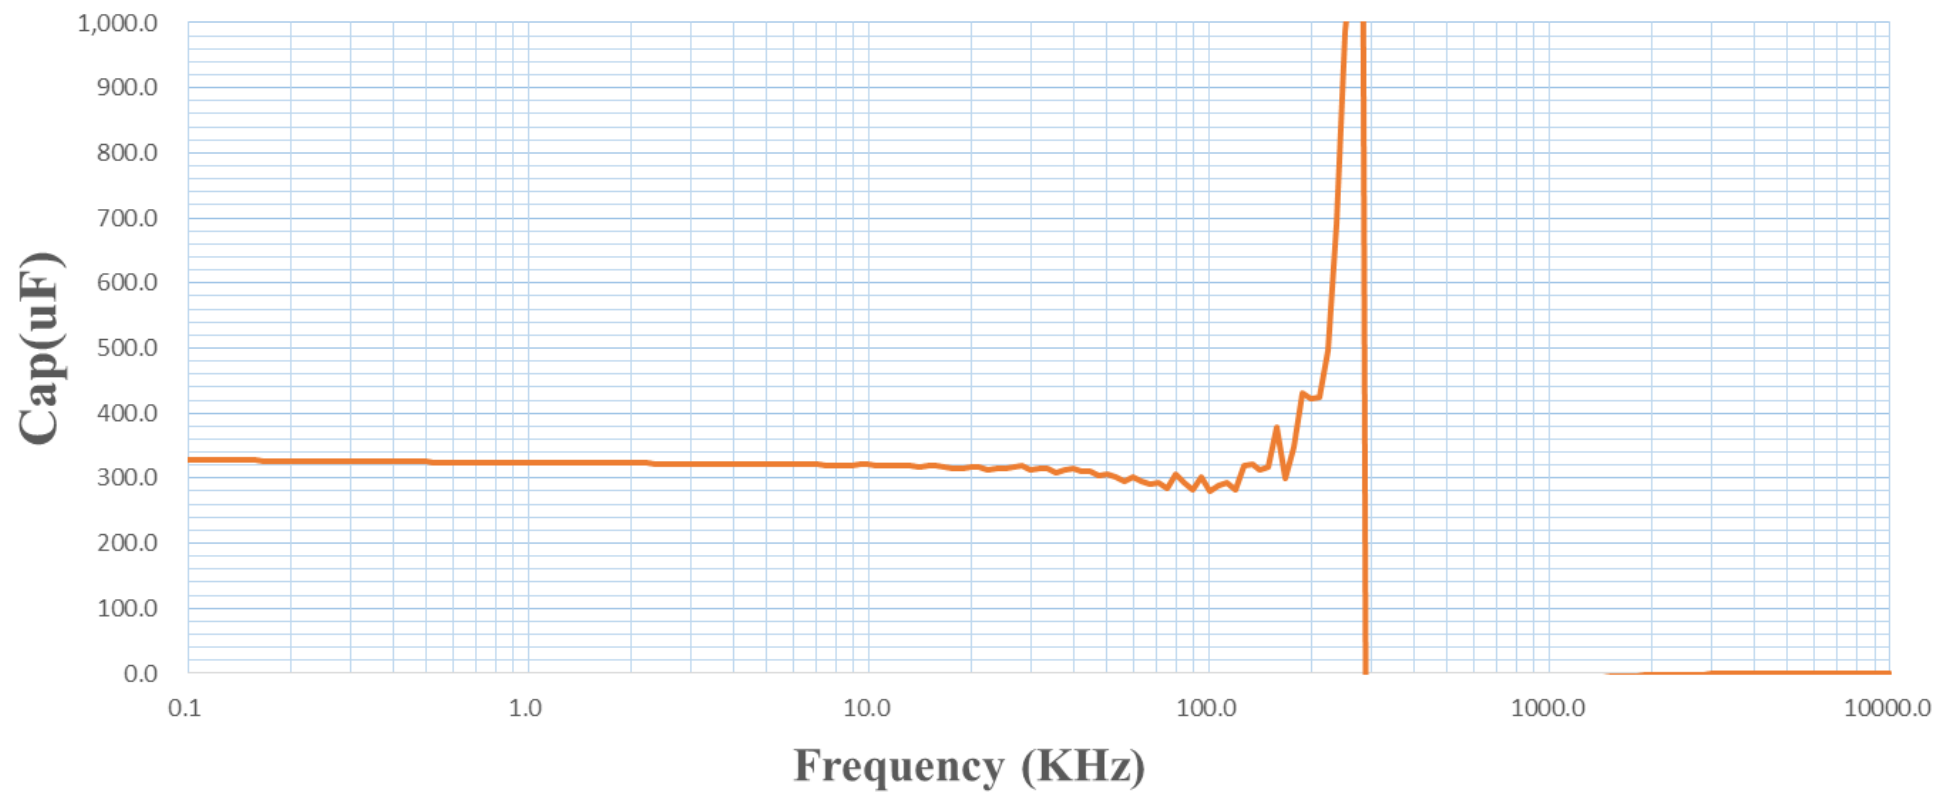

Frequency(kHz)	0.1	0.12	10	100	700	1,000	1,500	2,000	3,000	5,000	7,000	10,000
ESR	201.7	164.8	15.3	12.4	10.2	10.2	10.6	11.8	12.6	15.1	17.7	26.2
Z	24260.6	19946.7	131.1	16.5	14.3	18.8	28.1	38.8	59.8	103.4	153.5	230.2

### Frequency Characteristics of Cap(uF) Model : 6R3AV5K331M0606C

# Frequency Characteristics of ESL(nH)

Model : 6R3AV5K331M0606C