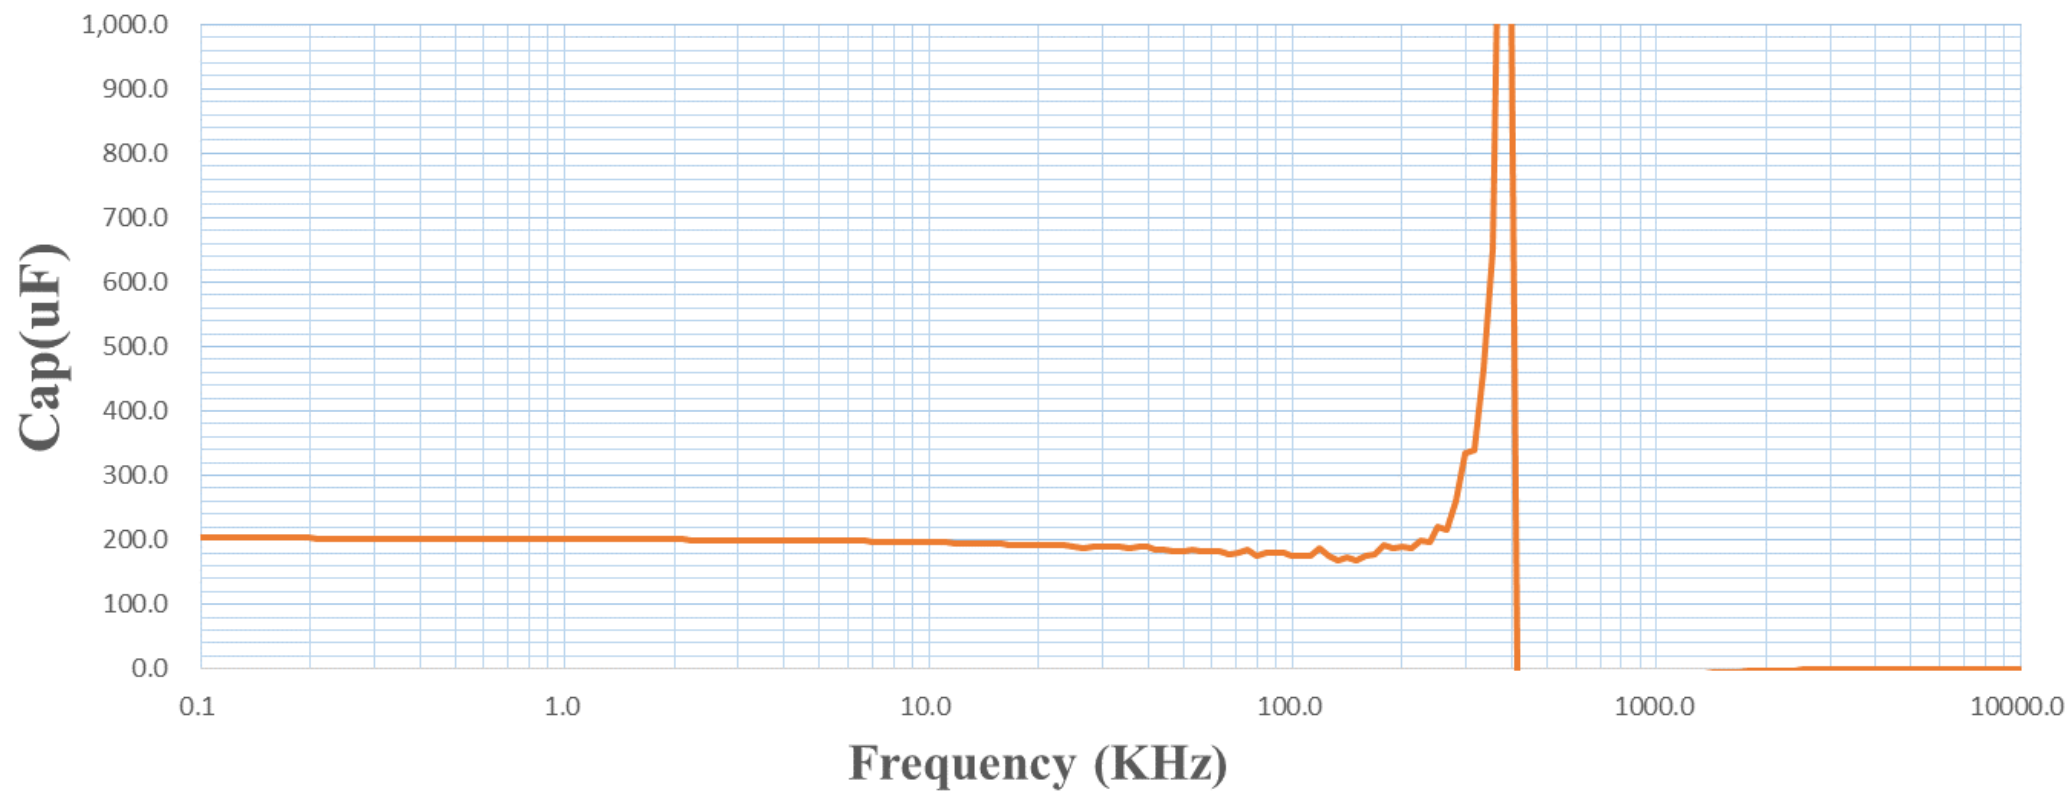

Frequency(kHz)	0.1	0.12	10	100	700	1,000	1,500	2,000	3,000	5,000	7,000	10,000
ESR	267.9	221.8	21.7	15.2	11.2	11.0	10.9	11.2	12.9	16.6	19.7	24.1
Z	39104.8	32149.5	214.1	23.0	13.9	18.5	26.6	36.4	56.0	99.7	146.5	220.6

## Frequency Characteristics of Cap(uF) Model : 6R3AV5K221M0645C

# Frequency Characteristics of ESL(nH) Model : 6R3AV5K221M0645C