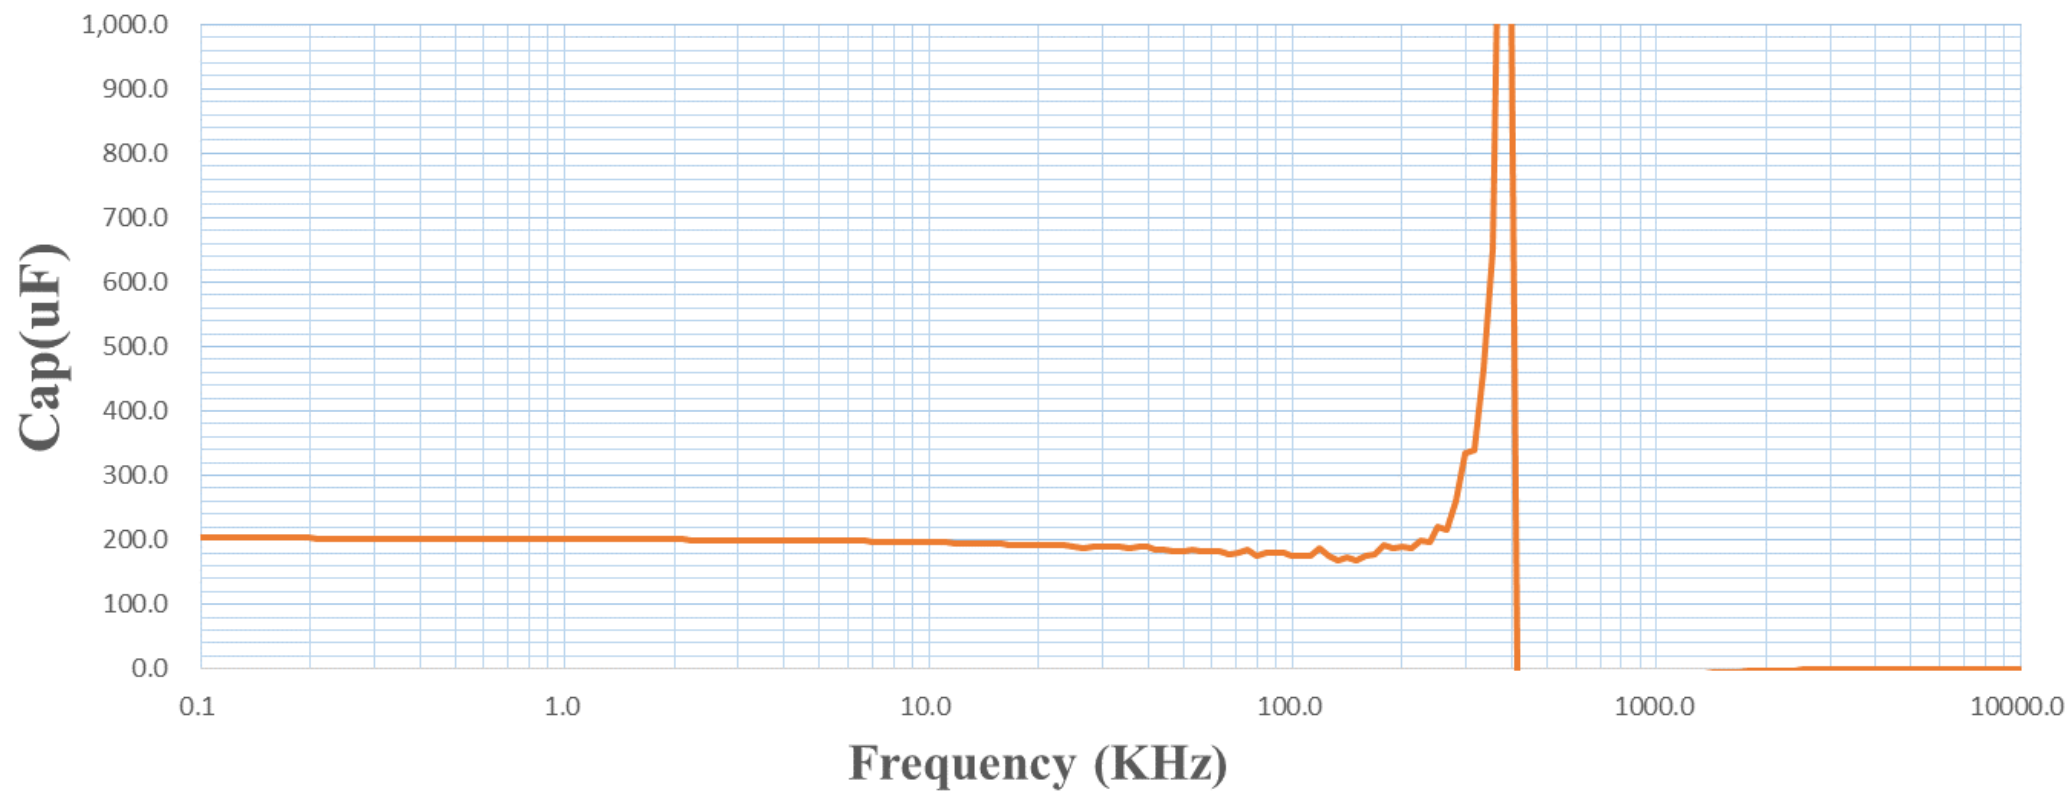

Frequency(kHz)	0.1	0.12	10	100	700	1,000	1,500	2,000	3,000	5,000	7,000	10,000
ESR	267.9	221.8	21.7	15.2	11.2	11.0	10.9	11.2	12.9	16.6	19.7	24.1
Z	39104.8	32149.5	214.1	23.0	13.9	18.5	26.6	36.4	56.0	99.7	146.5	220.6

# Frequency Characteristics of Cap(uF) Model : 6R3AV5K221M0645C

# Frequency Characteristics of ESL(nH) Model : 6R3AV5K221M0645C