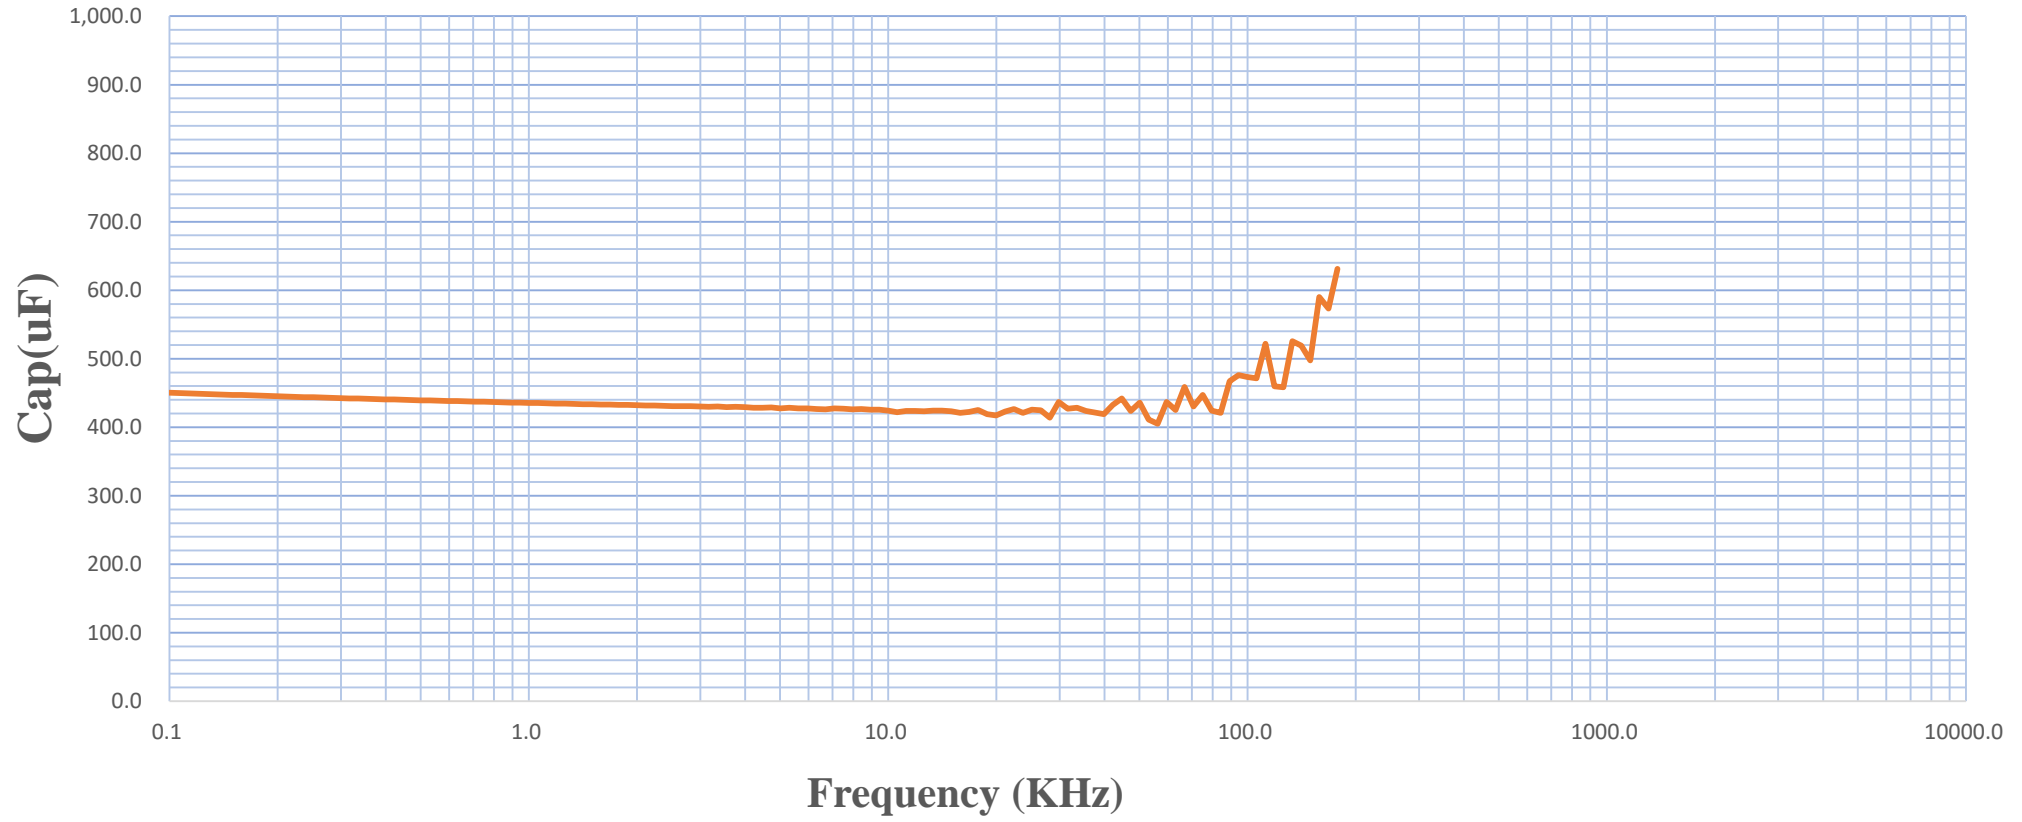

# Frequency Characteristics of ESR & |Z|

## Model : 6R3AR5K471M06X8C

Frequency(kHz)	0.1	0.12	10	100	700	1,000	1,500	2,000	3,000	5,000	7,000	10,000
ESR	421.1	338.9	7.5	6.4	5.1	5.3	6.3	6.0	6.9	7.2	10.7	12.9
Z	17672.5	14557.7	98.9	9.1	10.2	14.0	23.4	31.5	49.1	88.7	128.7	190.0

# Frequency Characteristics of Cap(uF)

Model : 6R3AR5K471M06X8C

**Frequency Characteristics of ESL(nH)**  
**Model : 6R3AR5K471M06X8C**