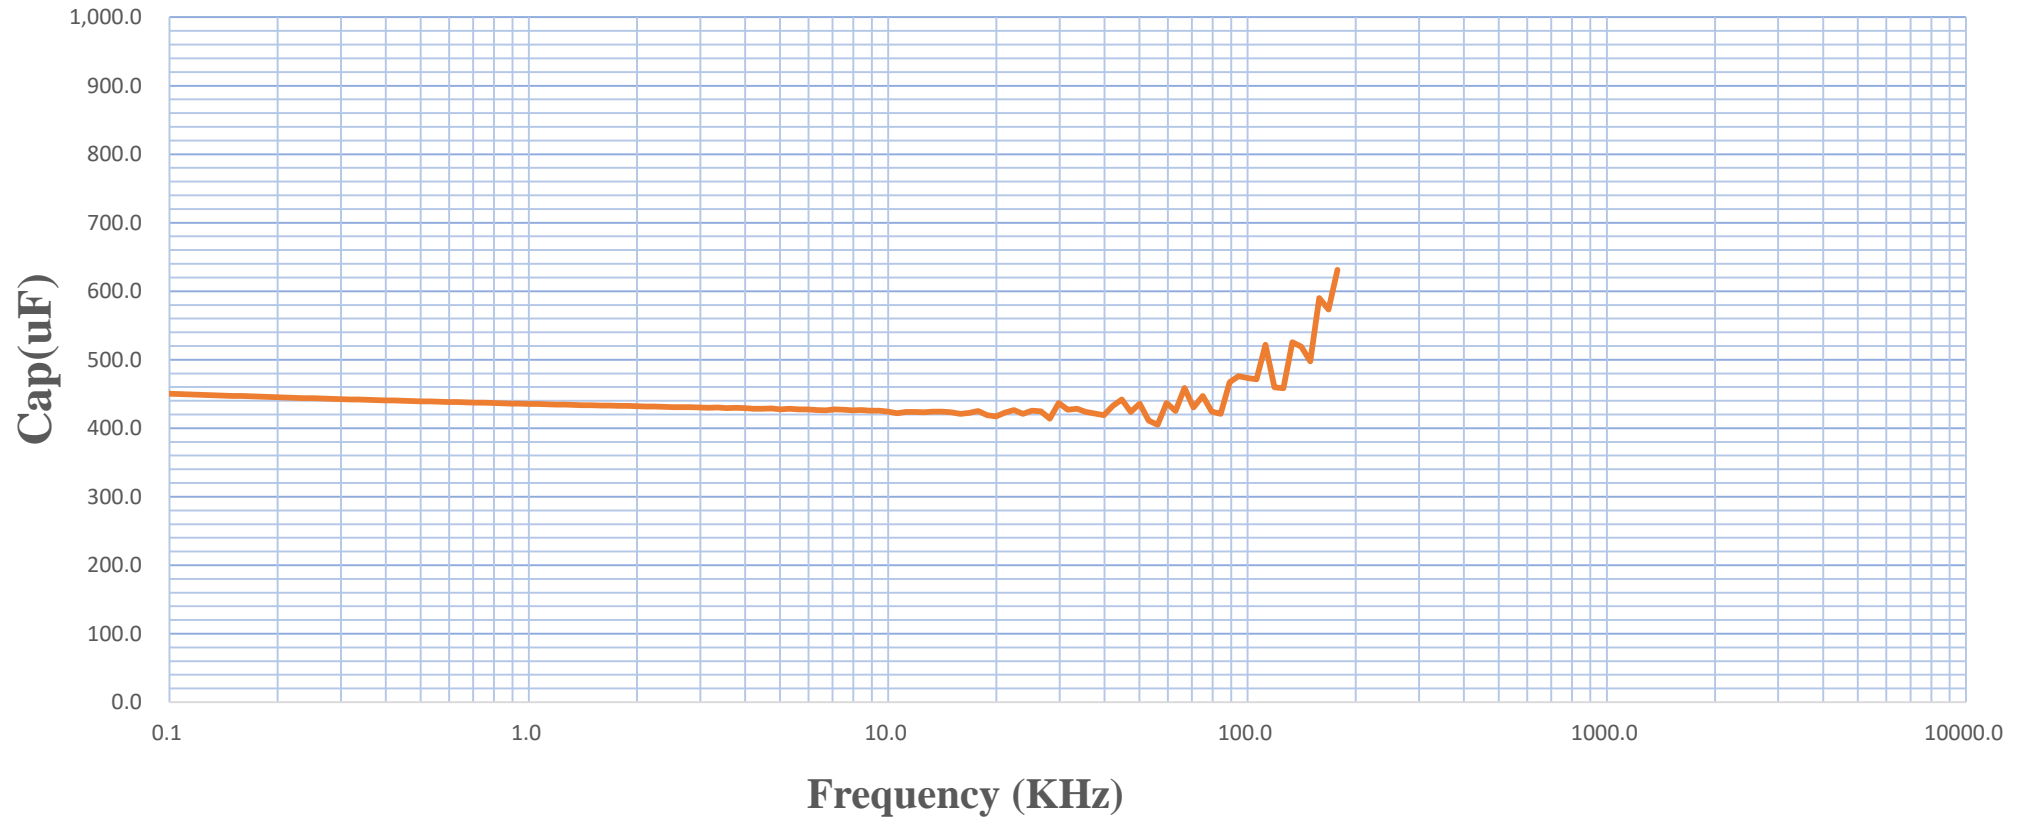

# Frequency Characteristics of ESR & |Z|

## Model : 6R3AR5K471M06X8C

Frequency(kHz)	0.1	0.12	10	100	700	1,000	1,500	2,000	3,000	5,000	7,000	10,000
ESR	421.1	338.9	7.5	6.4	5.1	5.3	6.3	6.0	6.9	7.2	10.7	12.9
Z	17672.5	14557.7	98.9	9.1	10.2	14.0	23.4	31.5	49.1	88.7	128.7	190.0

# Frequency Characteristics of Cap(uF)

Model : 6R3AR5K471M06X8C

**Frequency Characteristics of ESL(nH)**  
**Model : 6R3AR5K471M06X8C**