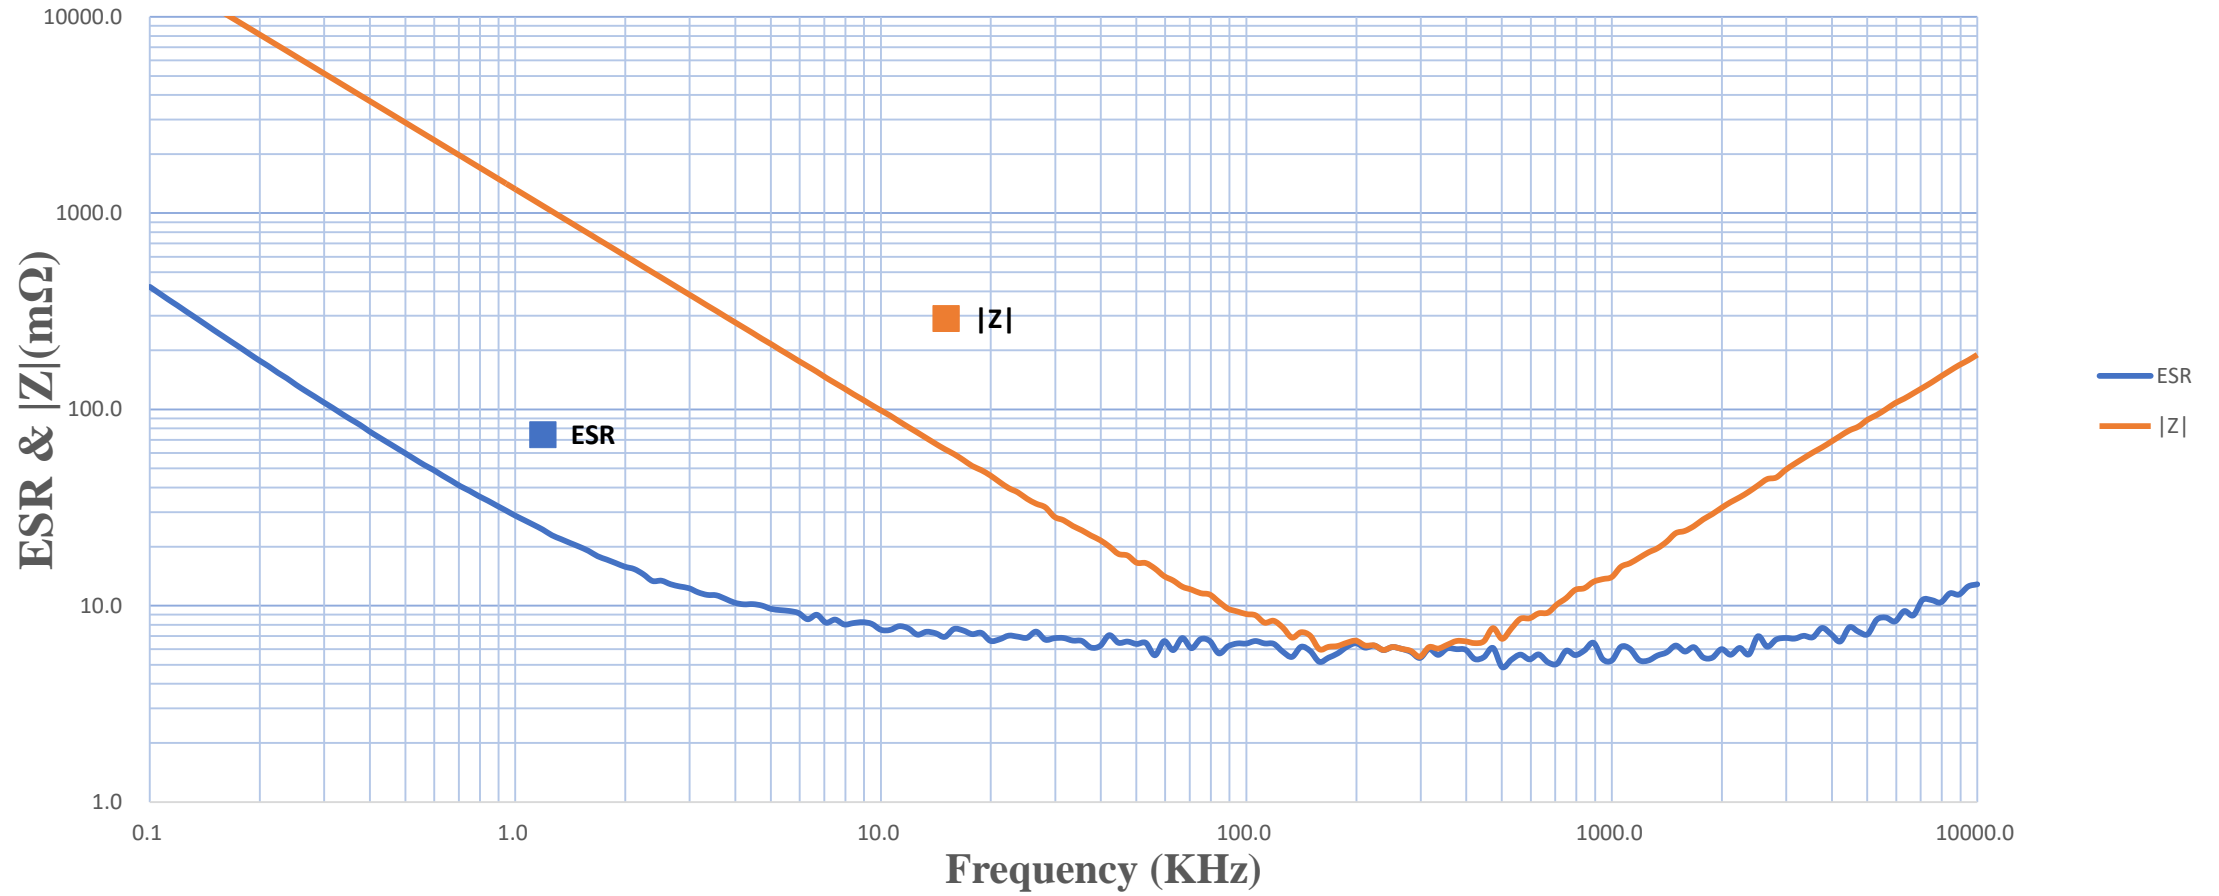

# Frequency Characteristics of ESR & |Z|

## Model : 6R3AR5K471M06X8C

Frequency(kHz)	0.1	0.12	10	100	700	1,000	1,500	2,000	3,000	5,000	7,000	10,000
ESR	421.1	338.9	7.5	6.4	5.1	5.3	6.3	6.0	6.9	7.2	10.7	12.9
Z	17672.5	14557.7	98.9	9.1	10.2	14.0	23.4	31.5	49.1	88.7	128.7	190.0