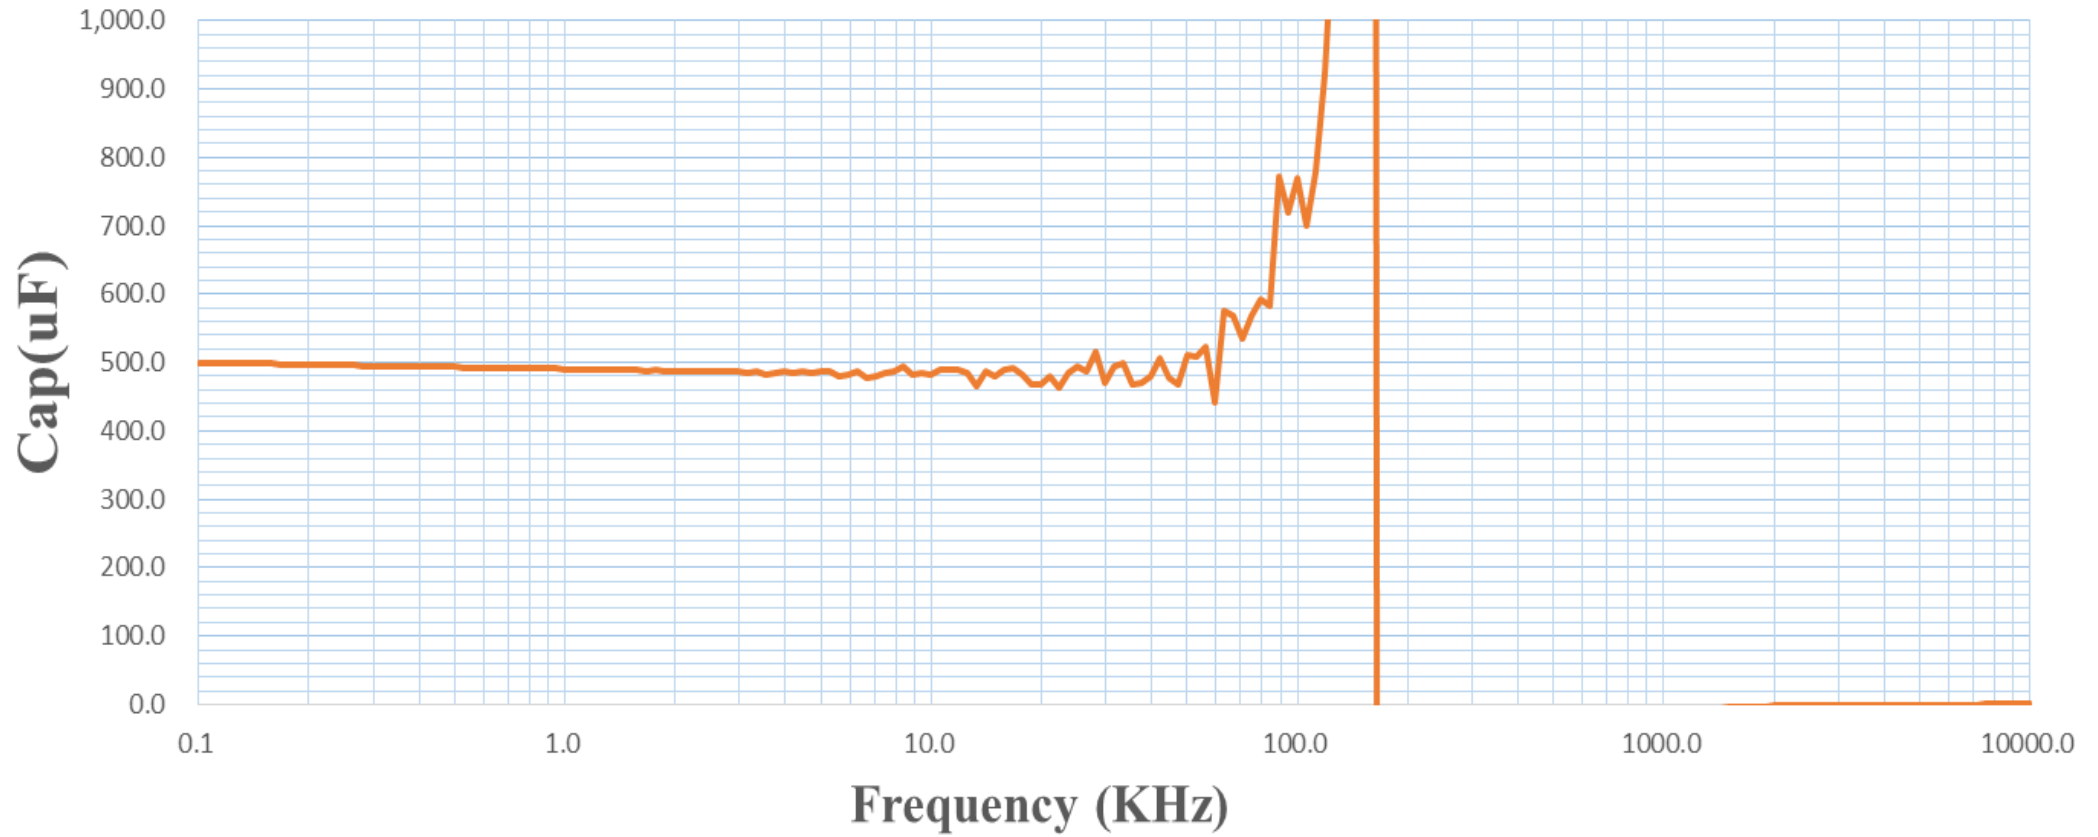

## Frequency Characteristics of ESR & |Z| Model : 6R3AR5K561M08X8C

Frequency(kHz)	0.1	0.12	10	100	700	1,000	1,500	2,000	3,000	5,000	7,000	10,000
ESR	54.0	45.8	6.6	5.7	5.5	5.4	6.7	5.7	6.8	10.1	11.7	16.4
Z	3184.2	2683.6	33.6	6.1	12.6	16.9	24.6	33.3	49.2	80.5	111.2	154.8

# Frequency Characteristics of Cap(uF)

## Model : 6R3AR5K561M08X8C

# Frequency Characteristics of ESL(nH) Model : 6R3AR5K561M08X8C