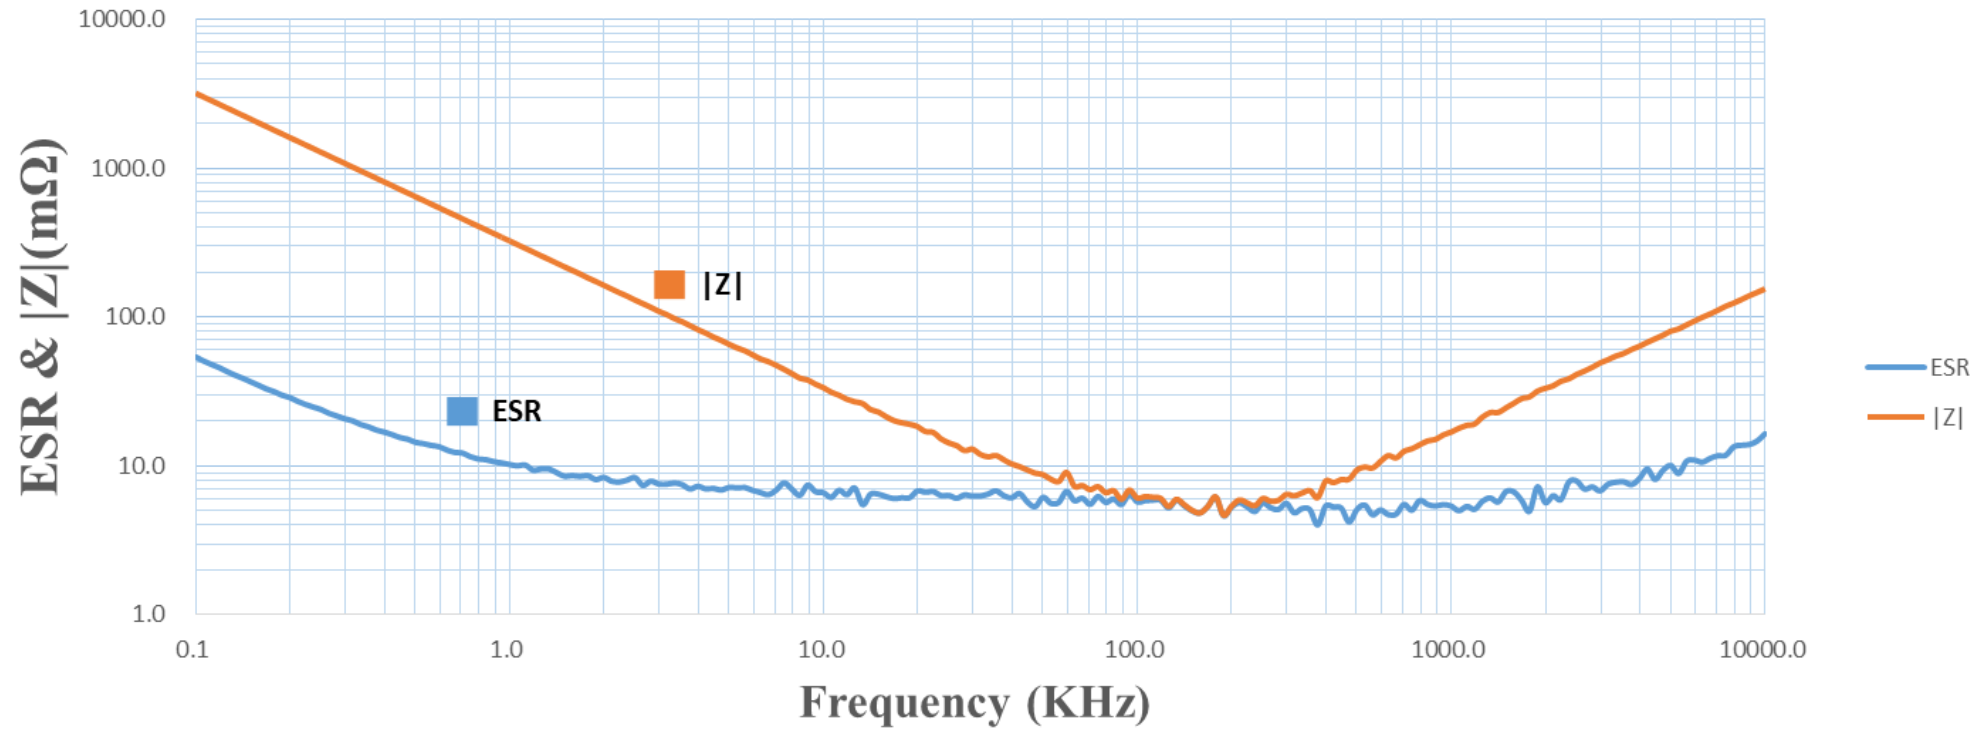

## Frequency Characteristics of ESR & |Z| Model : 6R3AR5K561M08X8C

Frequency(kHz)	0.1	0.12	10	100	700	1,000	1,500	2,000	3,000	5,000	7,000	10,000
ESR	54.0	45.8	6.6	5.7	5.5	5.4	6.7	5.7	6.8	10.1	11.7	16.4
Z	3184.2	2683.6	33.6	6.1	12.6	16.9	24.6	33.3	49.2	80.5	111.2	154.8

# Frequency Characteristics of Cap(uF)