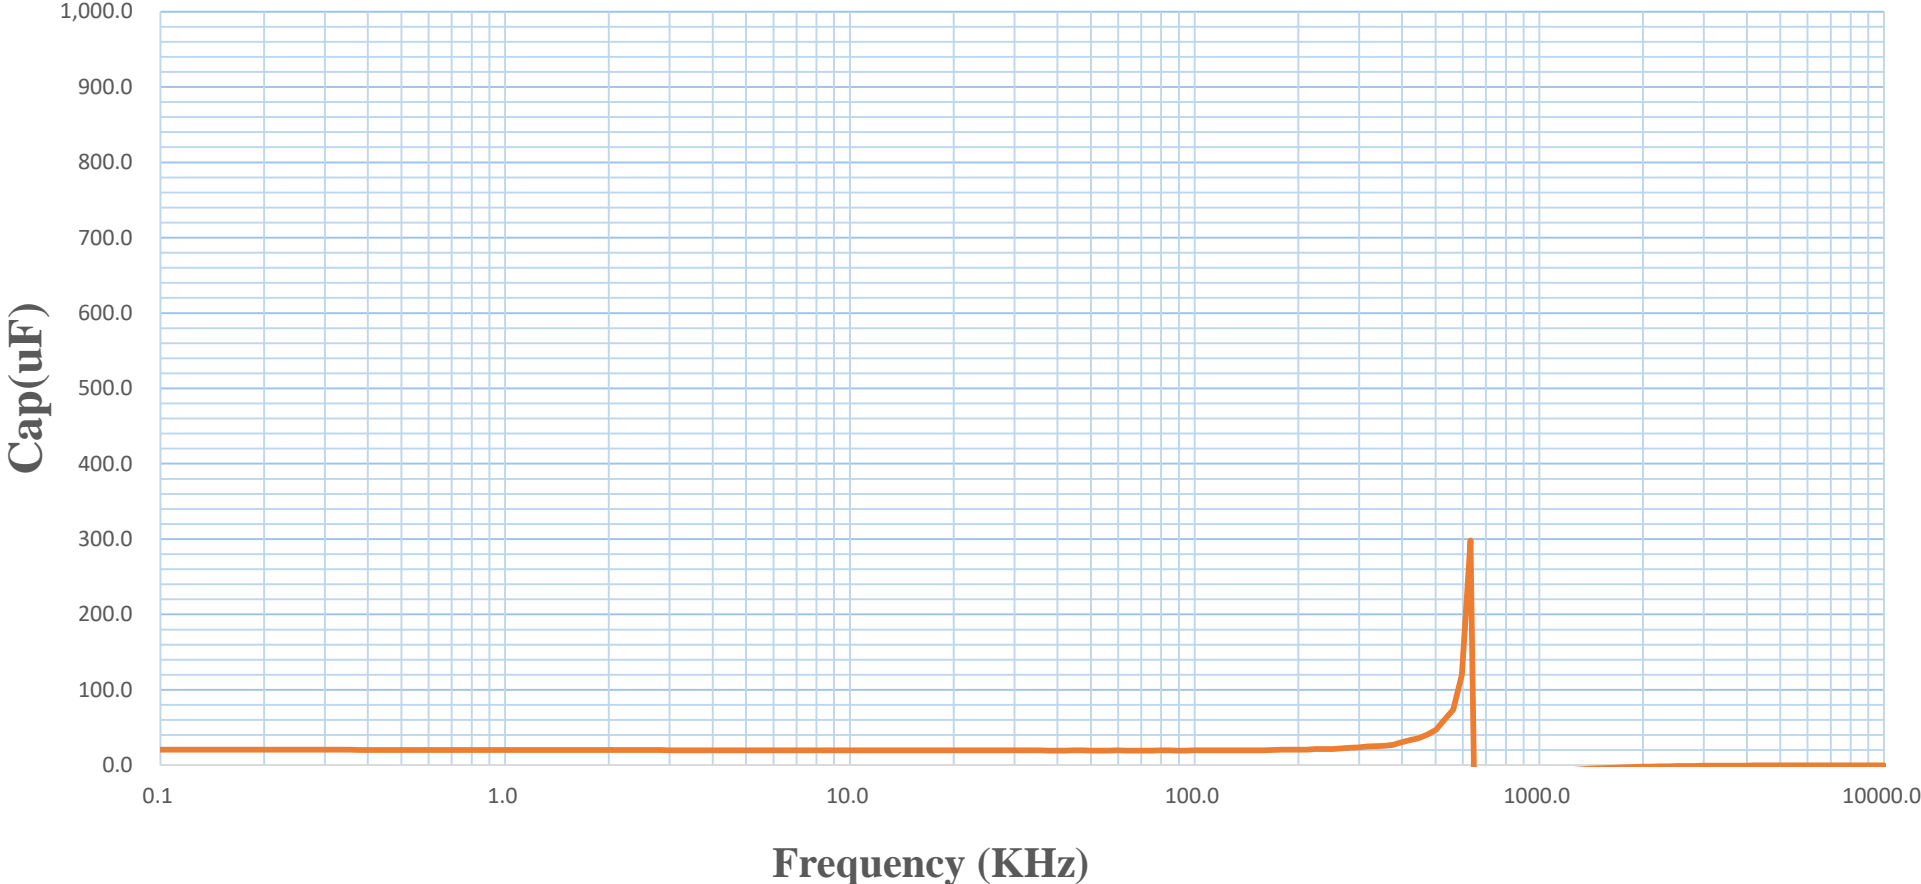

## Frequency Characteristics of ESR & |Z| Model : 250AV5K220M0645C

Frequency(kHz)	0.1	0.12	10	100	700	1,000	1,500	2,000	3,000	5,000	7,000	10,000
ESR	1134.3	957.9	39.5	29.4	26.3	25.9	25.6	26.0	28.2	31.5	38.4	48.3
Z	77287.3	65122.0	808.0	86.5	26.4	29.0	37.3	46.4	67.9	111.4	158.1	224.4

**Frequency Characteristics of Cap(uF)**  
**Model : 250AV5K220M0645C**

**Frequency Characteristics of ESL(nH)**  
**Model : 250AV5K220M0645C**