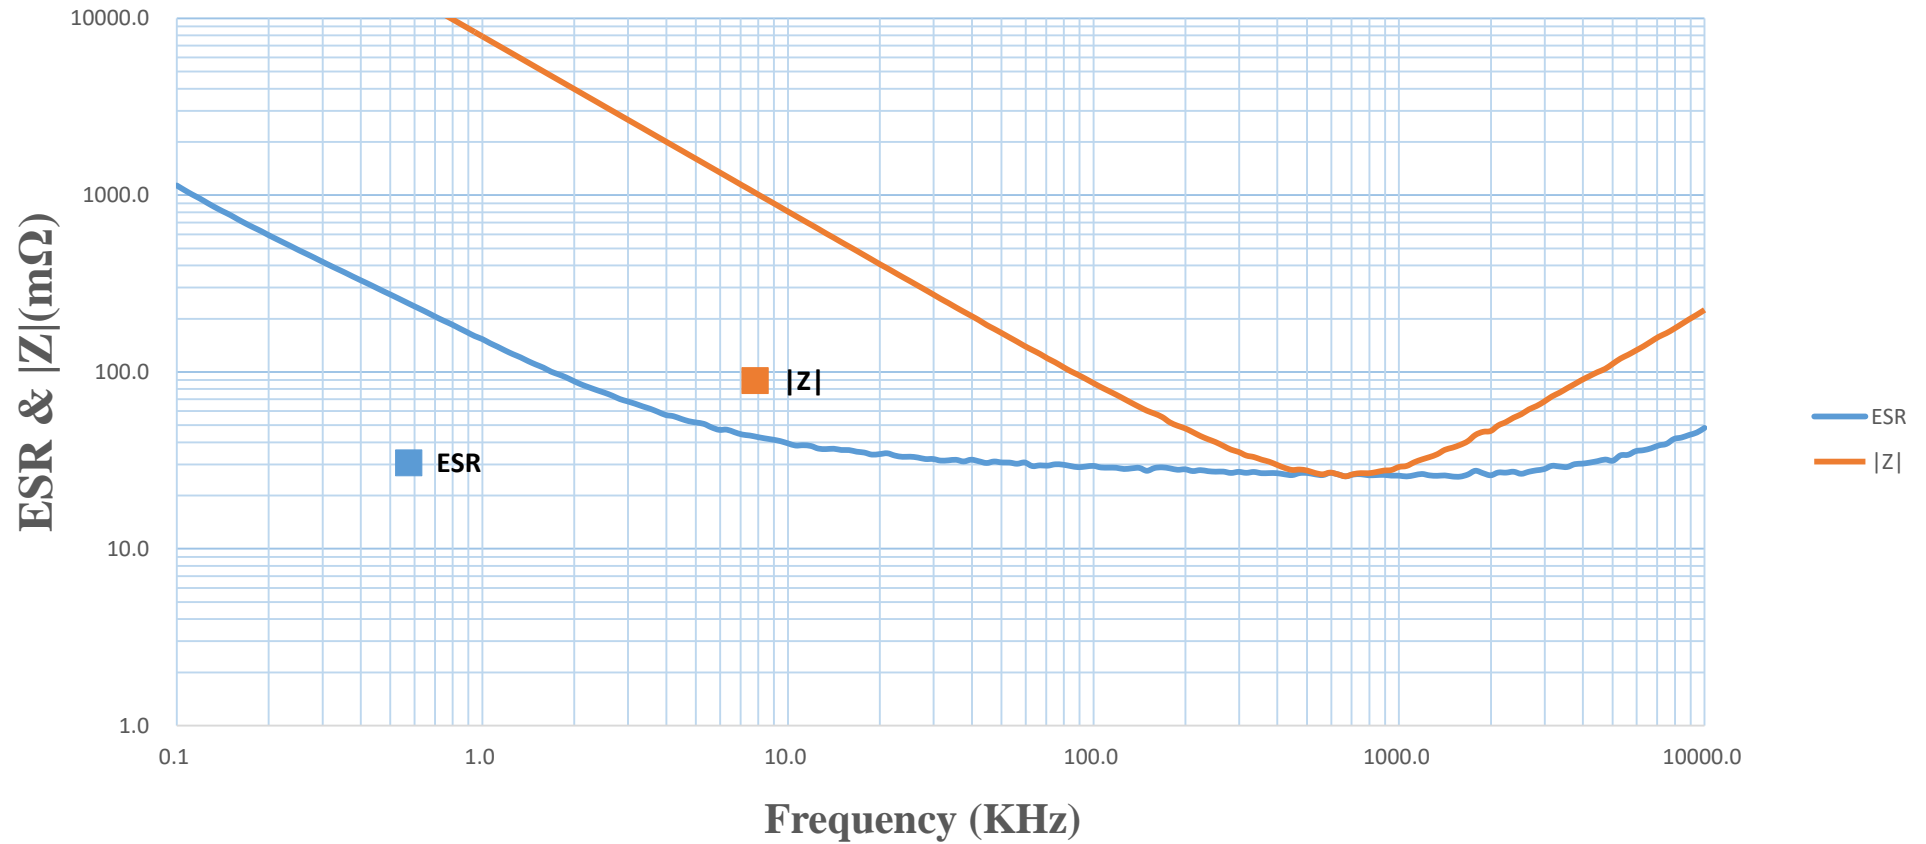

## Frequency Characteristics of ESR & |Z| Model : 250AV5K220M0645C

Frequency(kHz)	0.1	0.12	10	100	700	1,000	1,500	2,000	3,000	5,000	7,000	10,000
ESR	1134.3	957.9	39.5	29.4	26.3	25.9	25.6	26.0	28.2	31.5	38.4	48.3
Z	77287.3	65122.0	808.0	86.5	26.4	29.0	37.3	46.4	67.9	111.4	158.1	224.4

**Frequency Characteristics of Cap(uF)**  
**Model : 250AV5K220M0645C**

**Frequency Characteristics of ESL(nH)**  
**Model : 250AV5K220M0645C**