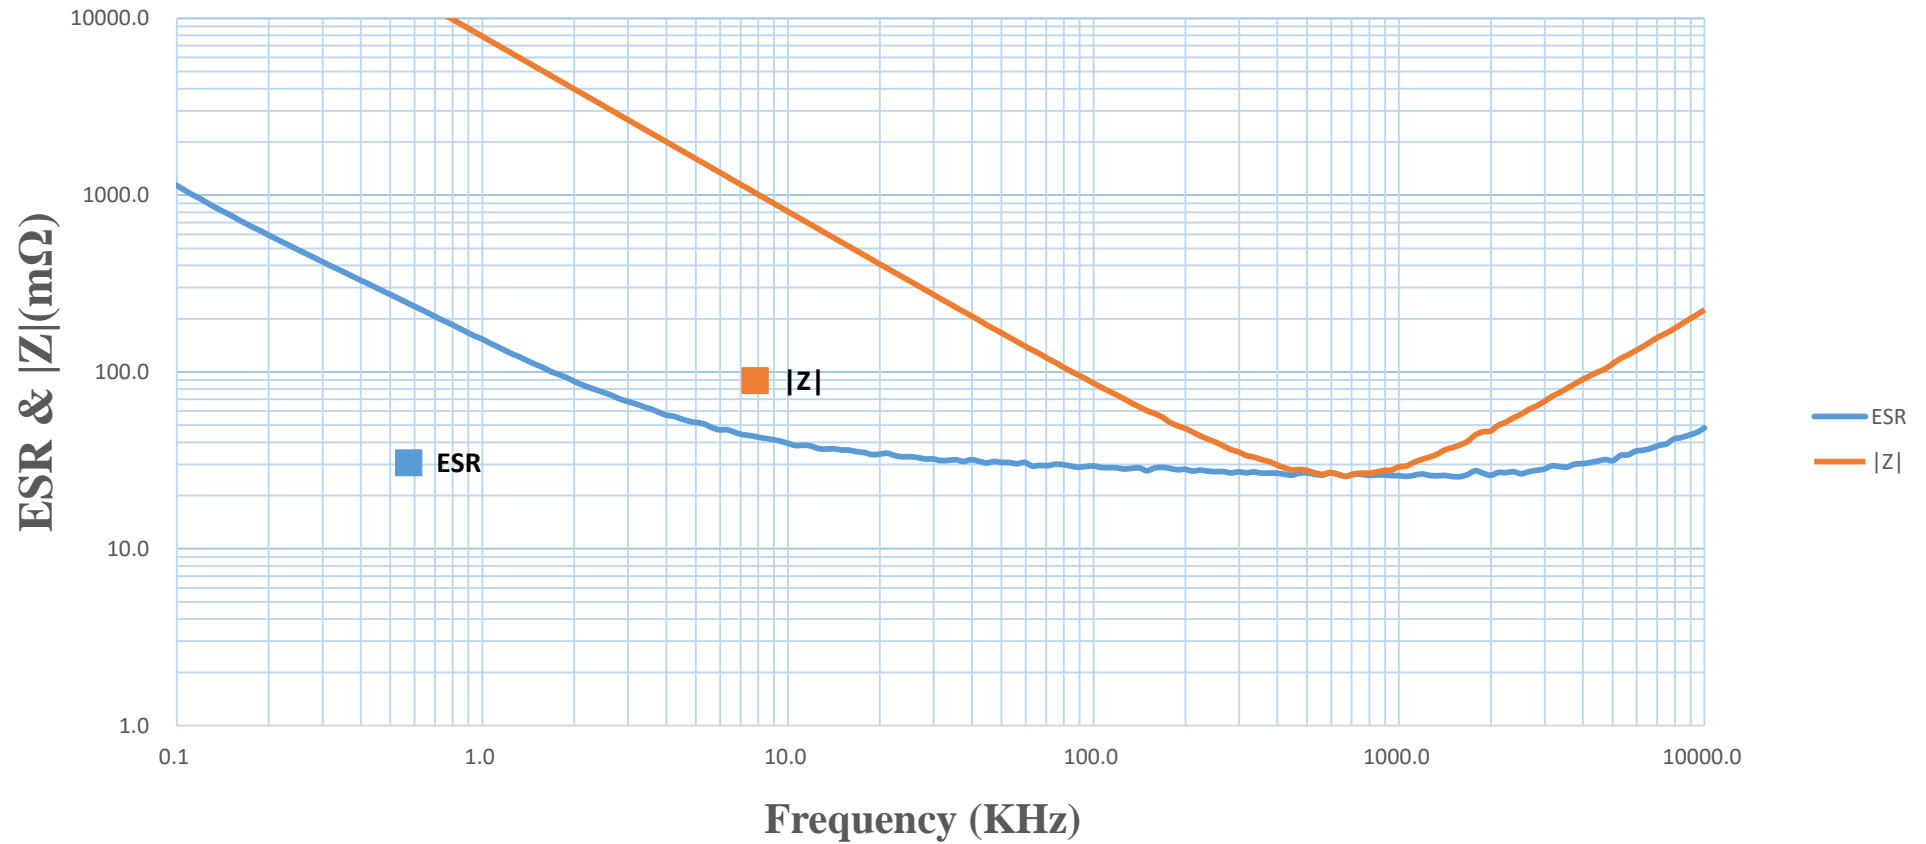

Frequency Characteristics of ESR & |Z| Model : 250AV5K220M0645C

Frequency(kHz)	0.1	0.12	10	100	700	1,000	1,500	2,000	3,000	5,000	7,000	10,000
ESR	1134.3	957.9	39.5	29.4	26.3	25.9	25.6	26.0	28.2	31.5	38.4	48.3
Z	77287.3	65122.0	808.0	86.5	26.4	29.0	37.3	46.4	67.9	111.4	158.1	224.4

Frequency Characteristics of Cap(uF)
Model : 250AV5K220M0645C

Frequency Characteristics of ESL(nH)

Model : 250AV5K220M0645C