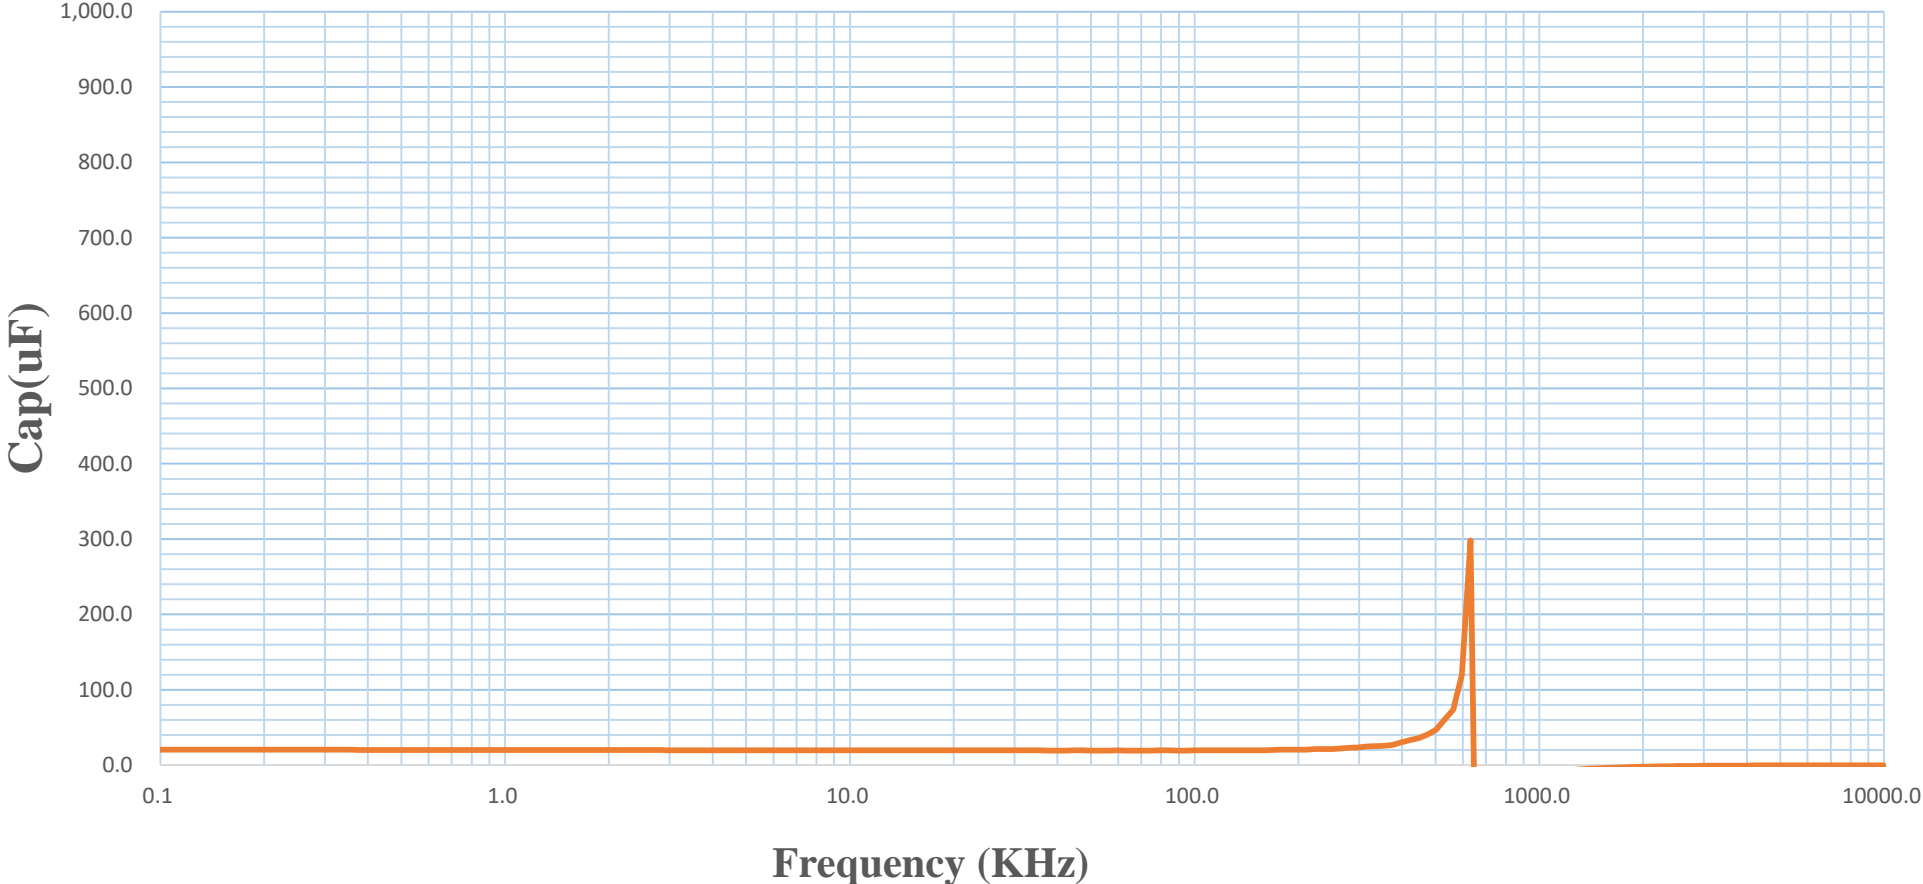

Frequency Characteristics of ESR & |Z| Model : 250AV5K220M0645C

Frequency(kHz)	0.1	0.12	10	100	700	1,000	1,500	2,000	3,000	5,000	7,000	10,000
ESR	1134.3	957.9	39.5	29.4	26.3	25.9	25.6	26.0	28.2	31.5	38.4	48.3
Z	77287.3	65122.0	808.0	86.5	26.4	29.0	37.3	46.4	67.9	111.4	158.1	224.4

Frequency Characteristics of Cap(uF)
Model : 250AV5K220M0645C

Frequency Characteristics of ESL(nH)

Model : 250AV5K220M0645C