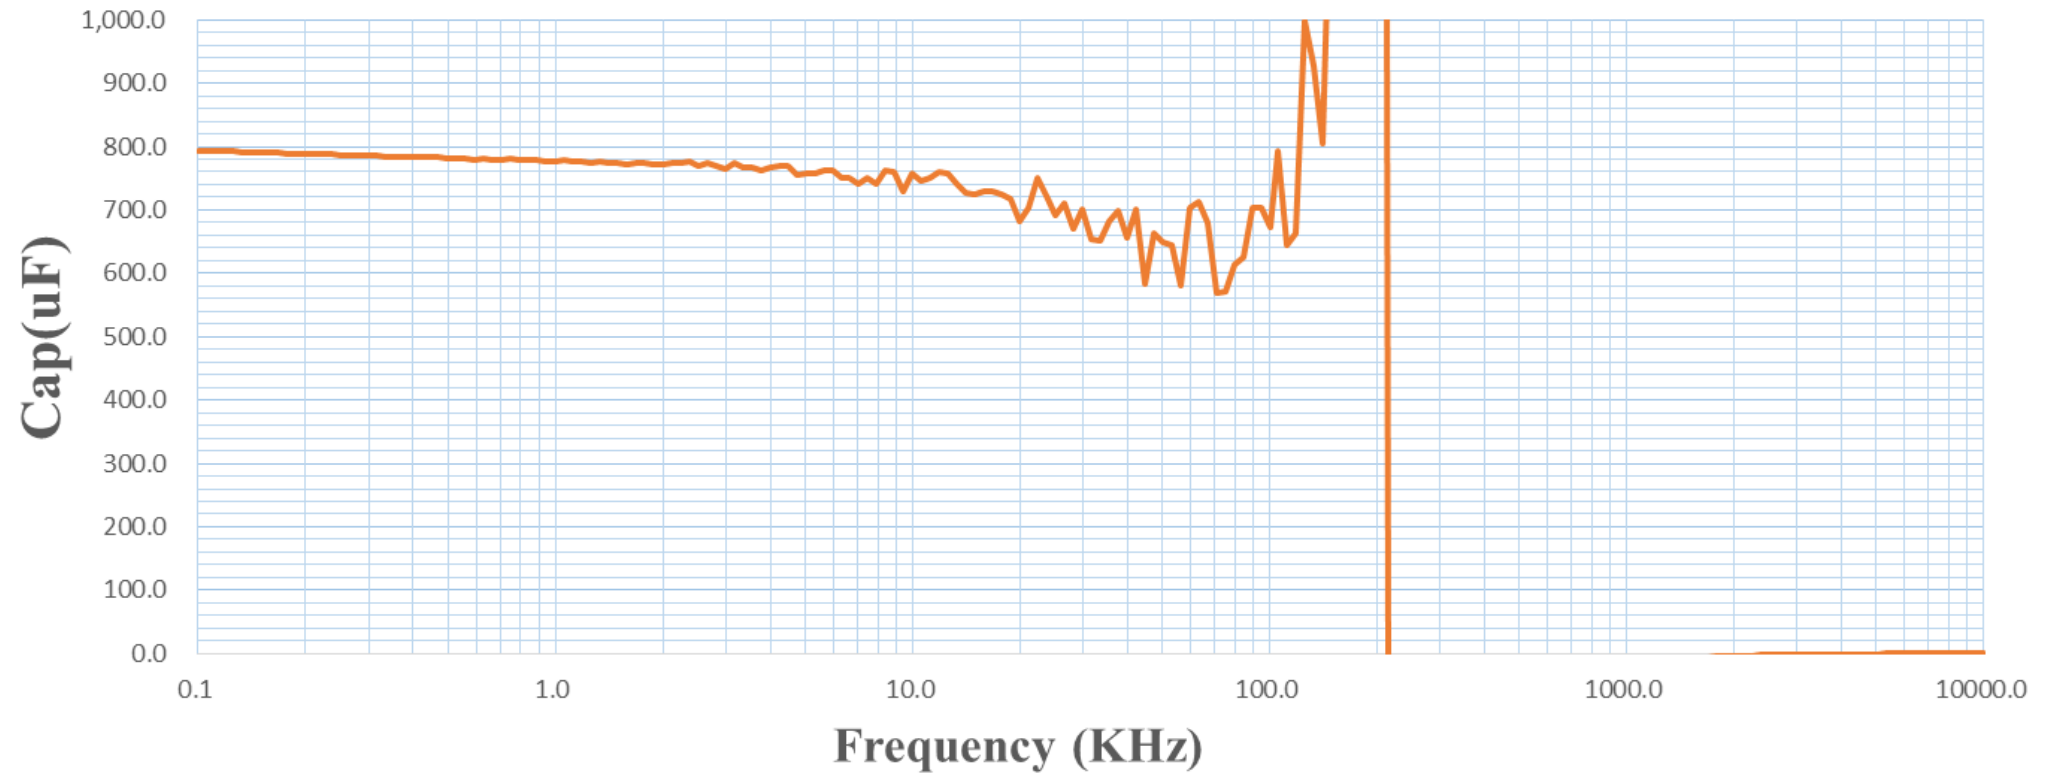

## Frequency Characteristics of ESR & |Z| Model : 2R5AR5K821M06X8C

Frequency(kHz)	0.1	0.12	10	100	700	1,000	1,500	2,000	3,000	5,000	7,000	10,000
ESR	40.5	34.6	6.9	5.8	3.0	3.2	3.3	4.2	3.3	4.6	4.8	6.1
Z	2004.7	1689.8	22.1	6.2	7.8	9.5	15.2	20.6	31.0	52.7	74.1	104.9

# Frequency Characteristics of Cap(uF) Model : 2R5AR5K821M06X8C

# Frequency Characteristics of ESL(nH) Model : 2R5AR5K821M06X8C