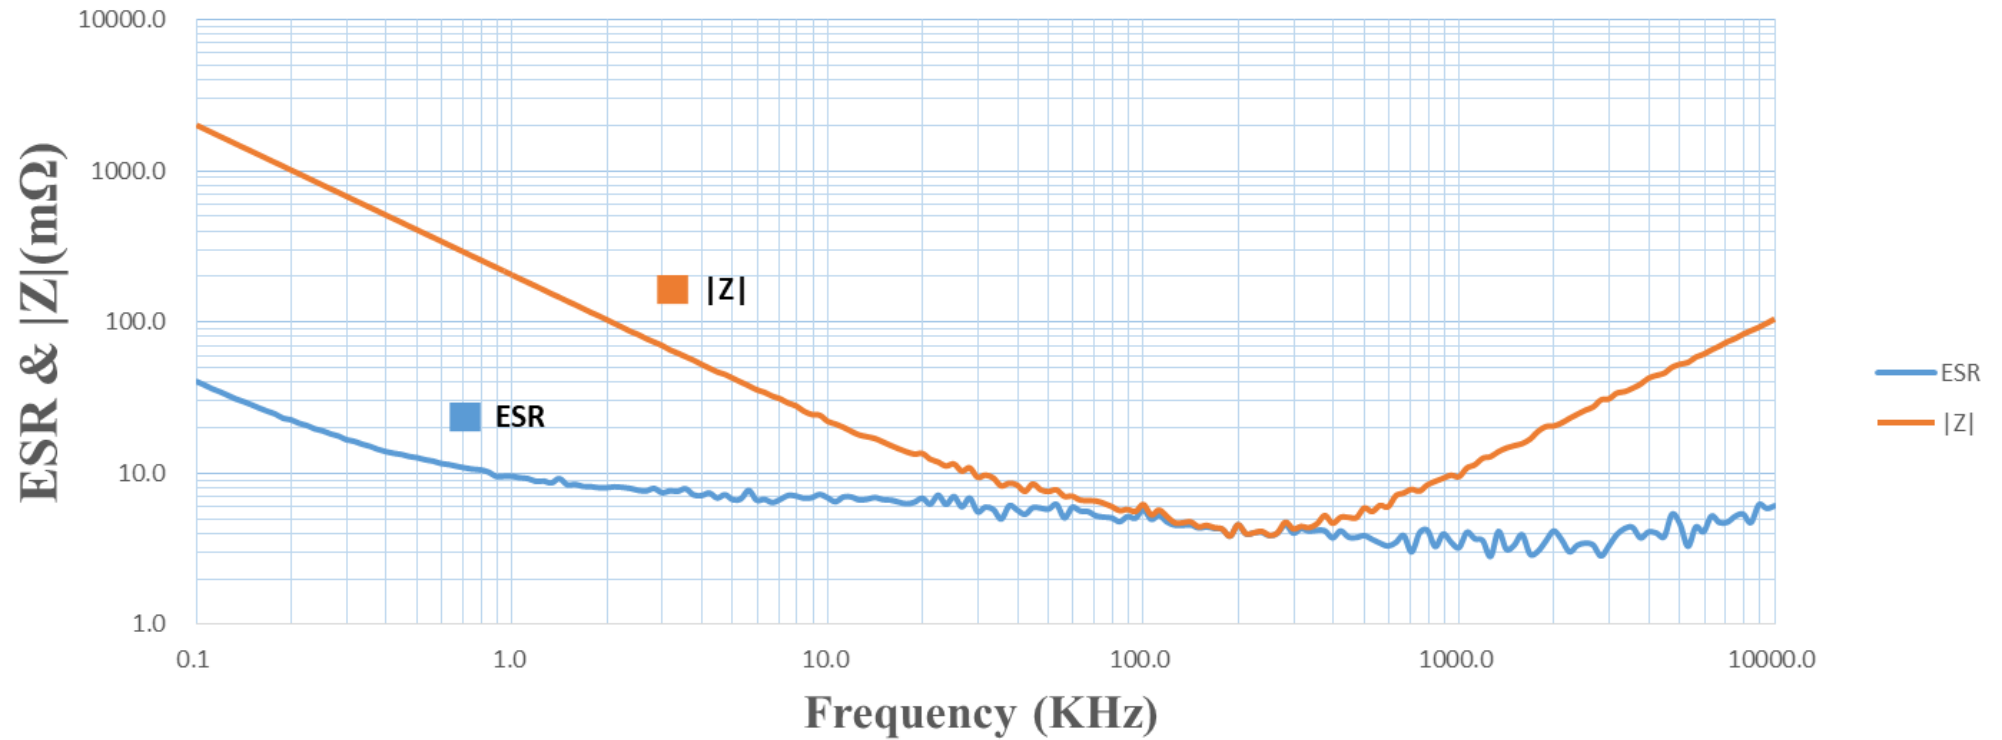

## Frequency Characteristics of ESR & |Z| Model : 2R5AR5K821M06X8C

Frequency(kHz)	0.1	0.12	10	100	700	1,000	1,500	2,000	3,000	5,000	7,000	10,000
ESR	40.5	34.6	6.9	5.8	3.0	3.2	3.3	4.2	3.3	4.6	4.8	6.1
Z	2004.7	1689.8	22.1	6.2	7.8	9.5	15.2	20.6	31.0	52.7	74.1	104.9

# Frequency Characteristics of Cap(uF) Model : 2R5AR5K821M06X8C

# Frequency Characteristics of ESL(nH) Model : 2R5AR5K821M06X8C