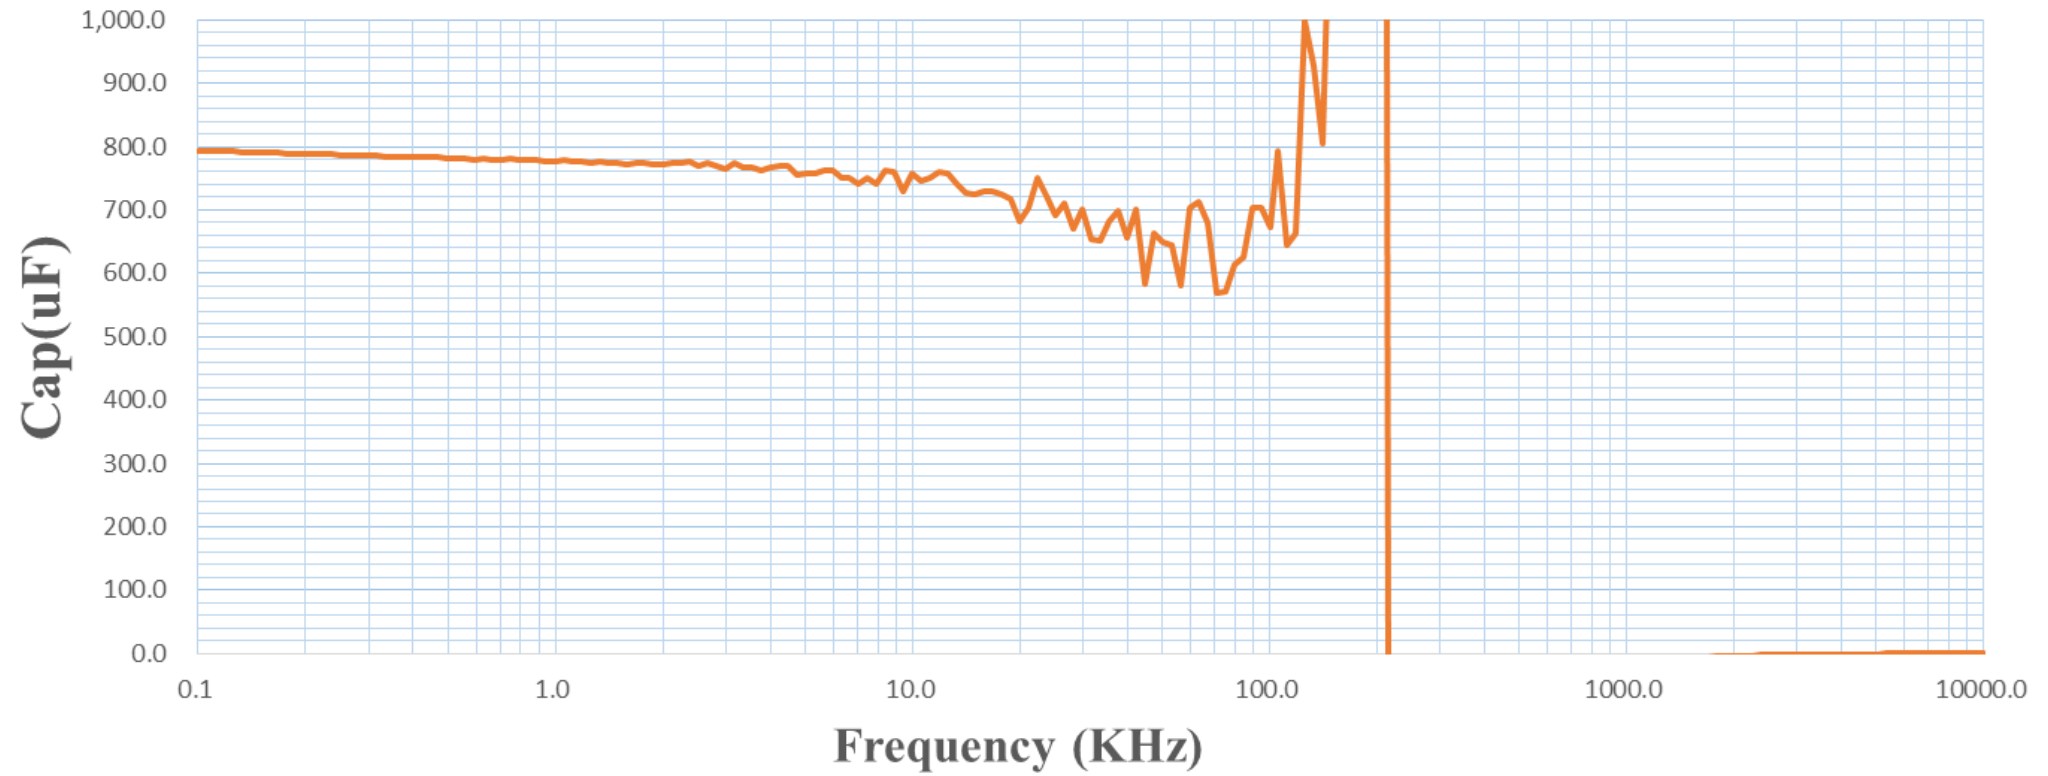

Frequency Characteristics of ESR & |Z| Model : 2R5AR5K821M06X8C

Frequency(kHz)	0.1	0.12	10	100	700	1,000	1,500	2,000	3,000	5,000	7,000	10,000
ESR	40.5	34.6	6.9	5.8	3.0	3.2	3.3	4.2	3.3	4.6	4.8	6.1
Z	2004.7	1689.8	22.1	6.2	7.8	9.5	15.2	20.6	31.0	52.7	74.1	104.9

Frequency Characteristics of Cap(uF) Model : 2R5AR5K821M06X8C

Frequency Characteristics of ESL(nH) Model : 2R5AR5K821M06X8C