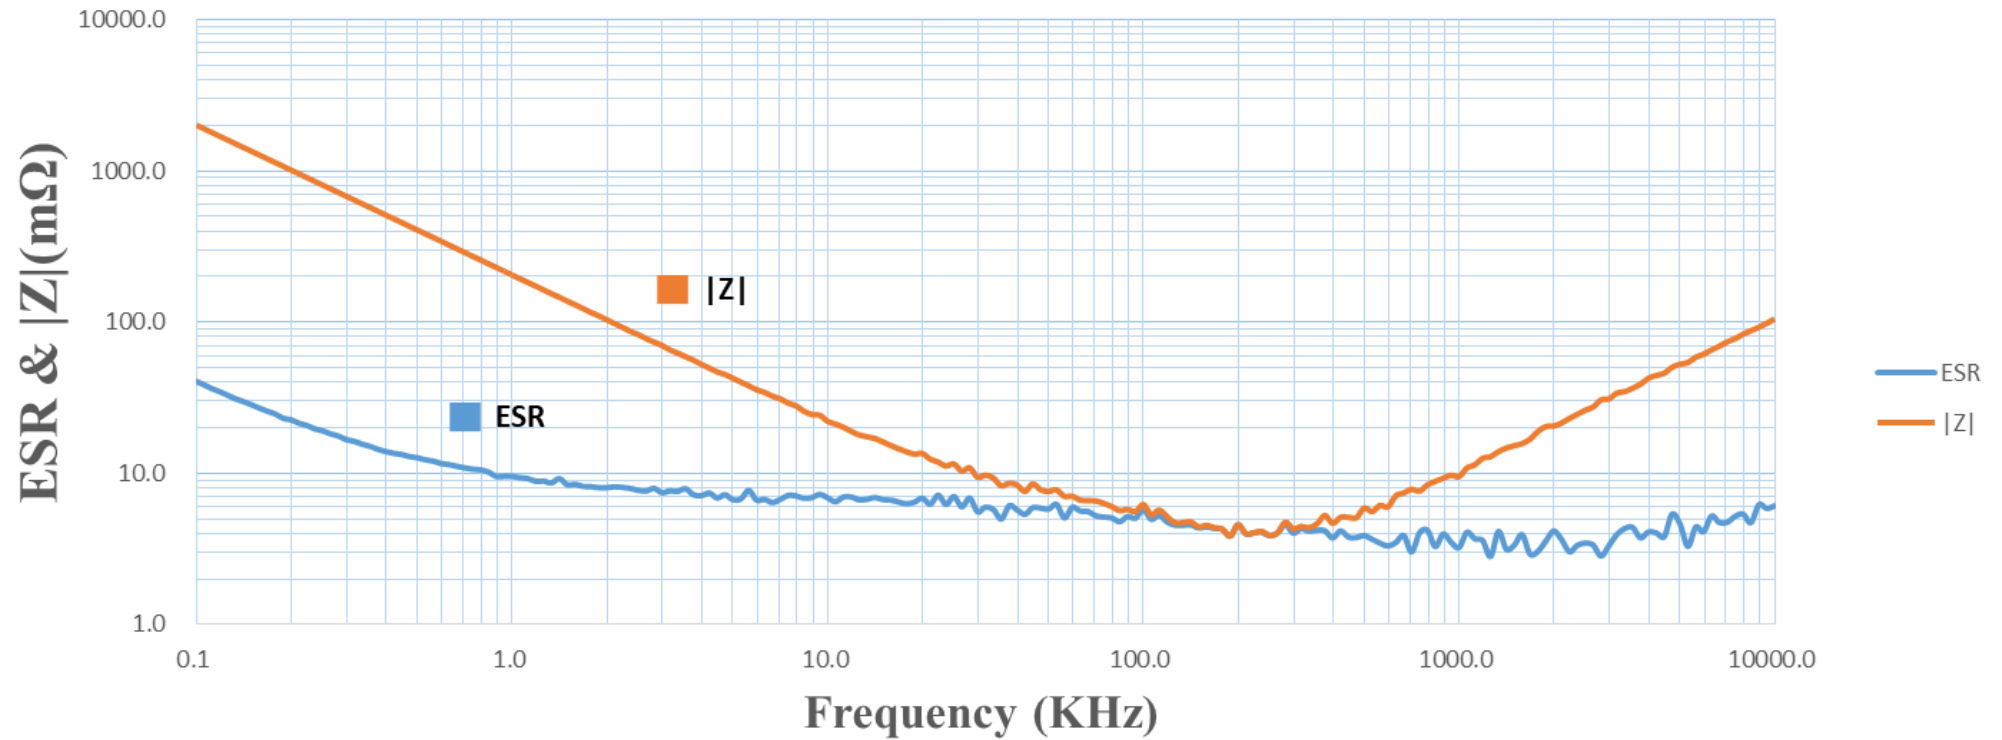

Frequency Characteristics of ESR & |Z| Model : 2R5AR5K821M06X8C

Frequency(kHz)	0.1	0.12	10	100	700	1,000	1,500	2,000	3,000	5,000	7,000	10,000
ESR	40.5	34.6	6.9	5.8	3.0	3.2	3.3	4.2	3.3	4.6	4.8	6.1
Z	2004.7	1689.8	22.1	6.2	7.8	9.5	15.2	20.6	31.0	52.7	74.1	104.9

Frequency Characteristics of Cap(uF) Model : 2R5AR5K821M06X8C

Frequency Characteristics of ESL(nH) Model : 2R5AR5K821M06X8C